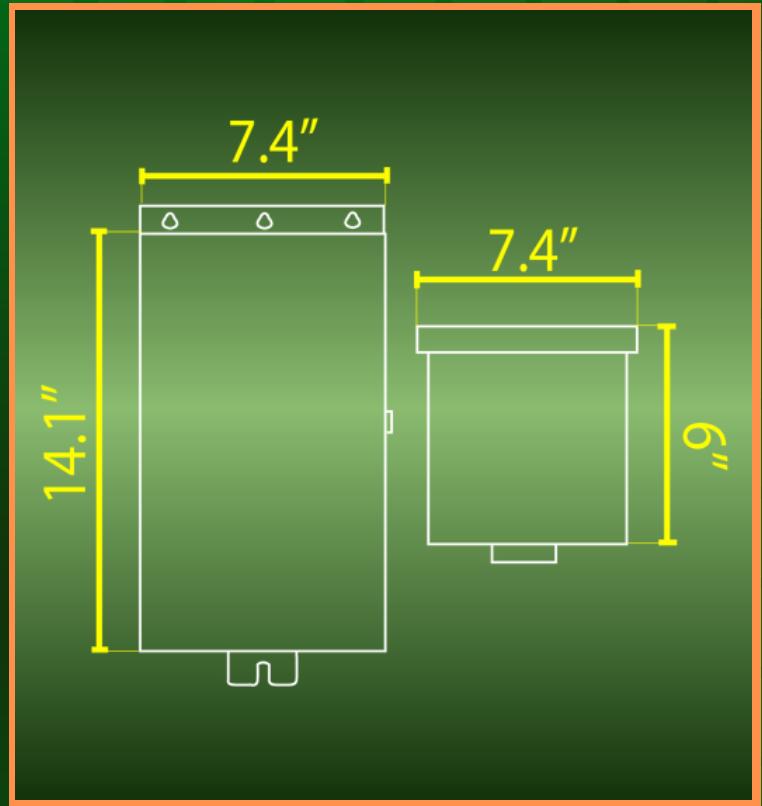

SPEC SHEET

POWER YOUR LANDSCAPE LIGHTING SYSTEM WITH CONFIDENCE USING THE TSRPT600 600W STAINLESS STEEL MANUAL TRANSFORMER. DESIGNED FOR DEPENDABLE LOW-VOLTAGE PERFORMANCE AND BUILT FOR LONG-TERM OUTDOOR USE, THIS PROFESSIONAL-GRADE TRANSFORMER COMBINES STRONG POWER CAPACITY, FLEXIBLE VOLTAGE OPTIONS, AND DURABLE STAINLESS STEEL CONSTRUCTION IN ONE RELIABLE UNIT. ITS HEAVY-DUTY 304 STAINLESS STEEL HOUSING DELIVERS A CLEAN, PREMIUM APPEARANCE WHILE OFFERING THE CORROSION RESISTANCE AND DURABILITY NEEDED FOR DEMANDING EXTERIOR ENVIRONMENTS.

BUILT WITH A 600W AC MULTI-TAP OUTPUT, THE TSRPT600 IS DESIGNED TO SUPPORT LARGER LOW-VOLTAGE LIGHTING LAYOUTS WHILE GIVING INSTALLERS GREATER CONTROL OVER VOLTAGE DELIVERY. WITH SELECTABLE OUTPUTS OF 12V, 13V, 14V, AND 15V, THIS TRANSFORMER HELPS COMPENSATE FOR VOLTAGE DROP AND MAINTAIN MORE CONSISTENT PERFORMANCE ACROSS LONGER WIRE RUNS. THAT ADDED FLEXIBILITY MAKES IT AN EXCELLENT CHOICE FOR RESIDENTIAL AND COMMERCIAL LANDSCAPE LIGHTING SYSTEMS WHERE STABLE, RELIABLE POWER IS ESSENTIAL.

YOUTUBE VIDEO
INSTALLATION GUIDE

WEBSITE

CATALOG

ABBA
LIGHTING USA
12V Landscape Light Specialist

(800) 360-2960

ABBALightingUSA@gmail.com

7701 Alabama Ave, Canoga Park, CA 91304