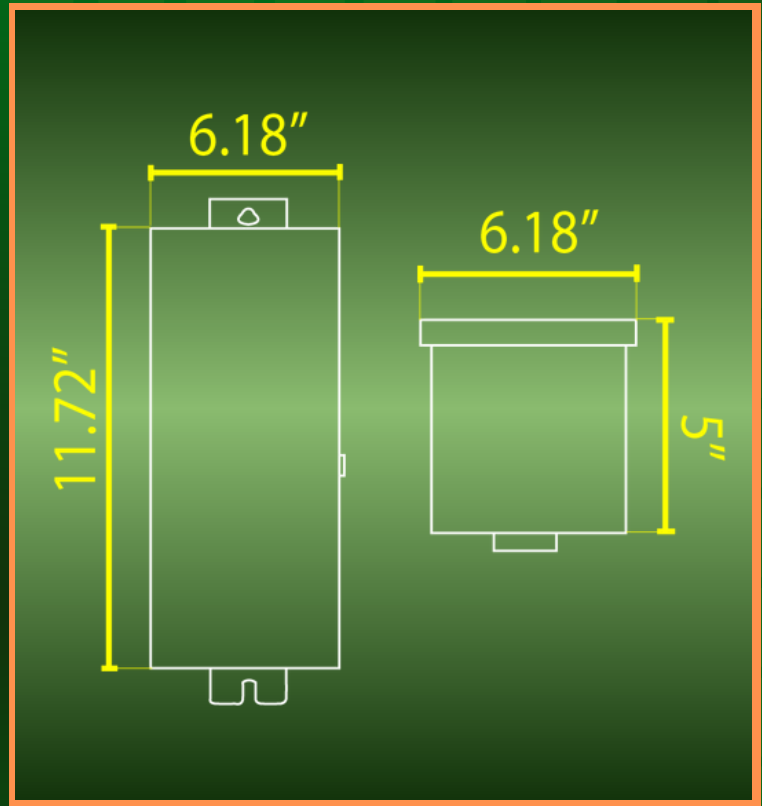

TSRPT300

TRANSFORMER

Heavy Duty 304
Stainless Steel

Finish:
Stainless Steel

SPEC SHEET

THE TSRPT300 300W STAINLESS STEEL MANUAL TRANSFORMER FROM ABBA LIGHTING USA IS A PREMIUM POWER SUPPLY SOLUTION ENGINEERED TO DRIVE LOW-VOLTAGE LANDSCAPE LIGHTING SYSTEMS WITH RELIABILITY, DURABILITY, AND EASE OF CONTROL. CONSTRUCTED WITH A CORROSION-RESISTANT STAINLESS STEEL HOUSING, THIS TRANSFORMER DELIVERS CONSISTENT PERFORMANCE IN DEMANDING OUTDOOR ENVIRONMENTS WHILE OFFERING MANUAL CONTROL FOR CUSTOMIZED OPERATION.