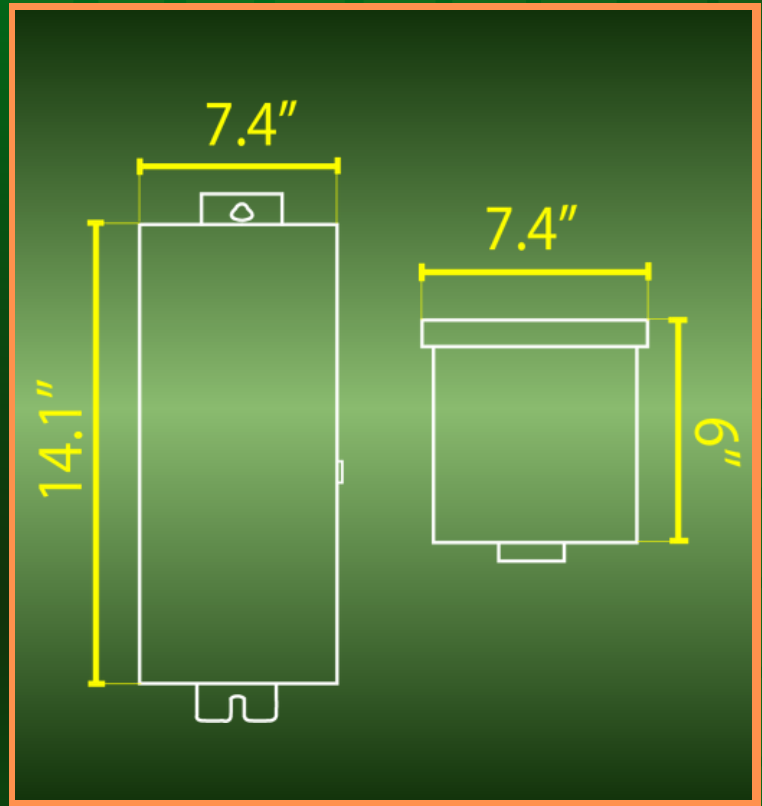

SPEC SHEET

UPGRADE YOUR LOW-VOLTAGE LIGHTING SYSTEM WITH THE TSRPT24600 STAINLESS STEEL MANUAL TRANSFORMER W/ PHOTOCELL, A PROFESSIONAL-GRADE POWER SOLUTION BUILT FOR PERFORMANCE, DURABILITY, AND DEPENDABLE OUTDOOR USE. DESIGNED FOR LARGER LANDSCAPE LIGHTING PROJECTS, THIS TRANSFORMER COMBINES STRONG OUTPUT CAPACITY WITH RUGGED CONSTRUCTION, MAKING IT AN EXCELLENT CHOICE FOR PREMIUM RESIDENTIAL AND COMMERCIAL INSTALLATIONS. ITS HEAVY-DUTY 304 STAINLESS STEEL HOUSING DELIVERS A CLEAN, HIGH-END APPEARANCE WHILE PROVIDING THE DURABILITY NEEDED FOR LONG-TERM USE IN DEMANDING INDOOR AND OUTDOOR ENVIRONMENTS.

WITH A POWERFUL 600W AC MULTI-TAP OUTPUT, THE TSRPT24600 IS DESIGNED TO HANDLE MORE DEMANDING LIGHTING LAYOUTS WHILE GIVING INSTALLERS GREATER FLEXIBILITY ACROSS LONGER WIRE RUNS. THE TRANSFORMER OFFERS MULTIPLE OUTPUT OPTIONS OF 12V, 14V, 16V, 18V, 20V, AND 24V, HELPING IMPROVE VOLTAGE MANAGEMENT AND SUPPORT MORE CONSISTENT SYSTEM PERFORMANCE ACROSS A WIDER RANGE OF INSTALLATIONS. THIS ADDED FLEXIBILITY MAKES IT A STRONG SOLUTION FOR PROJECTS THAT REQUIRE DEPENDABLE LOW-VOLTAGE POWER WITH MORE CONTROL OVER OUTPUT.

YOUTUBE VIDEO
INSTALLATION GUIDE

WEBSITE

CATALOG

ABBA
LIGHTING USA

12V Landscape Light Specialist

(800) 360-2960

ABBALightingUSA@gmail.com

7701 Alabama Ave, Canoga Park, CA 91304