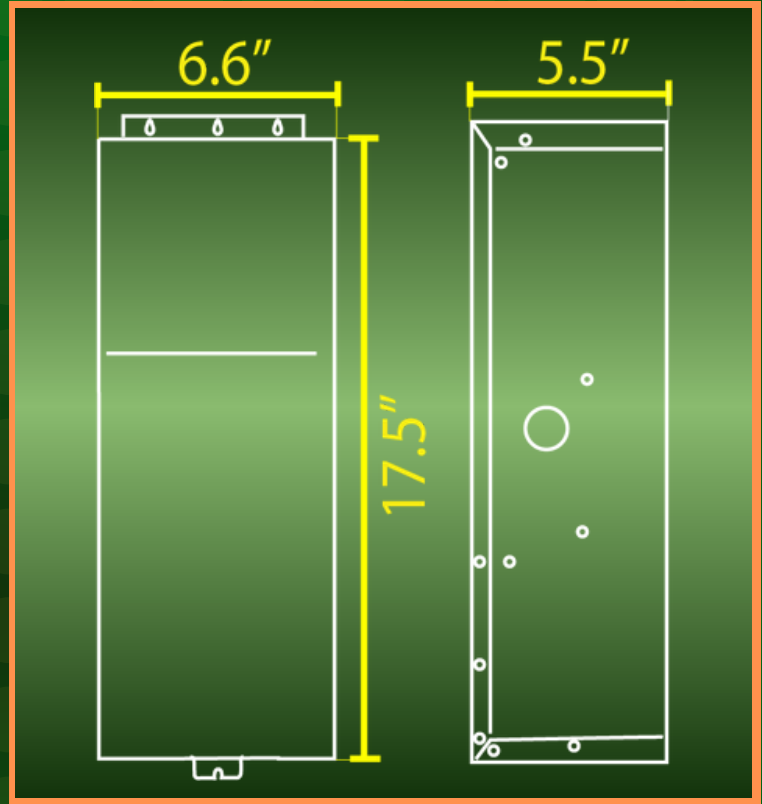

TSR900

TRANSFORMER

SPEC SHEET

TAKE YOUR LANDSCAPE LIGHTING SYSTEM TO A HIGHER LEVEL WITH THE TSR900 900W MANUAL STAINLESS STEEL TRANSFORMER – A PROFESSIONAL-GRADE POWER SOLUTION BUILT FOR CUSTOMERS WHO DEMAND STRENGTH, RELIABILITY, AND LONG-TERM PERFORMANCE. DESIGNED FOR LARGER LOW-VOLTAGE LIGHTING INSTALLATIONS, THIS TRANSFORMER DELIVERS THE POWER NEEDED TO SUPPORT EXPANSIVE OUTDOOR LAYOUTS WHILE MAINTAINING THE DURABLE CONSTRUCTION AND CLEAN APPEARANCE EXPECTED IN PREMIUM LANDSCAPE LIGHTING PROJECTS.

CRAFTED FROM HEAVY-DUTY 304 STAINLESS STEEL, THE TSR900 IS BUILT TO PERFORM IN DEMANDING OUTDOOR ENVIRONMENTS WITHOUT SACRIFICING APPEARANCE. ITS STAINLESS STEEL HOUSING GIVES THE UNIT A POLISHED, PROFESSIONAL LOOK WHILE ALSO OFFERING THE DURABILITY NEEDED FOR YEAR-ROUND EXTERIOR USE. FOR HOMEOWNERS, CONTRACTORS, AND LIGHTING PROFESSIONALS WHO WANT A TRANSFORMER THAT FEELS AS SOLID AS THE SYSTEM IT POWERS, THE TSR900 IS A DEPENDABLE CHOICE DESIGNED FOR LASTING VALUE.