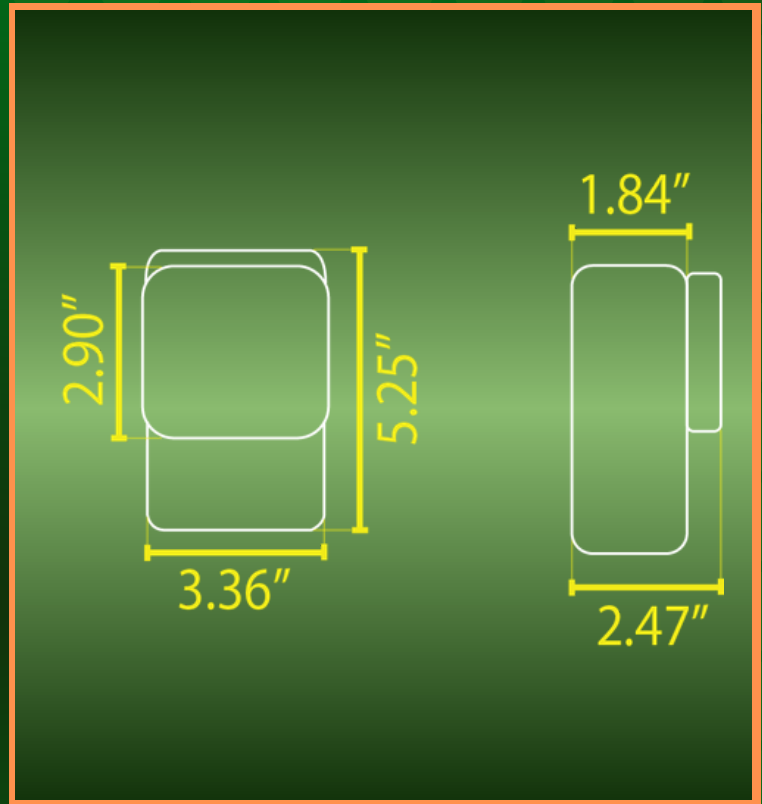

TSDLCD12100

TRANSFORMER

SPEC SHEET

COMMERCIAL
GRADE
PLASTIC

12V

DC

100W
DC 12V
OUTPUT

BLACK
FINISH

- STABLE 12V DC OUTPUT - PROTECTS LED FIXTURES BY DELIVERING SMOOTH, REGULATED POWER WITHOUT FLICKERING OR SURGES.
- DURABLE CONSTRUCTION - BUILT WITH HIGH-QUALITY MATERIALS TO ENSURE LONG-LASTING PERFORMANCE IN DEMANDING APPLICATIONS.
- COMPACT DESIGN - STREAMLINED HOUSING ALLOWS FOR EASY INTEGRATION IN BOTH CONCEALED AND OPEN INSTALLATIONS.
- LED-OPTIMIZED - SPECIFICALLY ENGINEERED TO WORK WITH LOW-VOLTAGE LED LIGHTING, ENSURING MAXIMUM EFFICIENCY AND EXTENDED LAMP LIFE.
- ENERGY EFFICIENT - CONVERTS POWER WITH MINIMAL ENERGY LOSS, MAKING IT COST-EFFECTIVE AND ECO-FRIENDLY.
- VERSATILE APPLICATION - SUITABLE FOR POWERING LED STRIP LIGHTS, DECK LIGHTS, STEP LIGHTS, PATH LIGHTS, AND ACCENT FIXTURES ACROSS MULTIPLE SETTINGS.