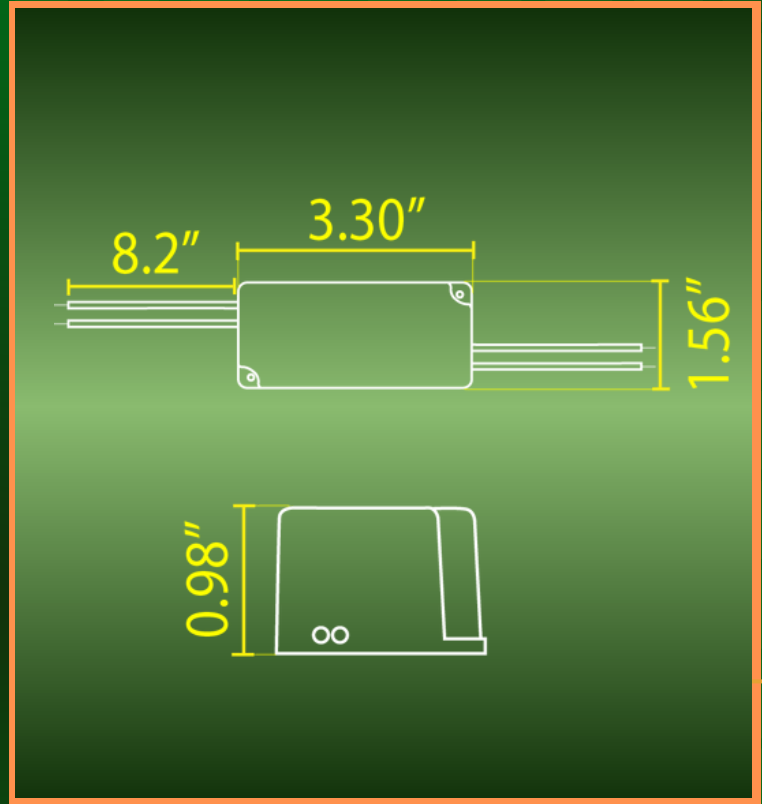

### SPEC SHEET

- 96W CONSTANT-VOLTAGE TRANSFORMER FOR 24V DC LIGHTING SYSTEMS.
- 120 VAC INPUT WITH 24V DC / 4A OUTPUT.
- 0-100% DIMMING CAPABILITY FOR ADJUSTABLE LIGHT OUTPUT.
- BUILT WITH HEAVY-DUTY COMMERCIAL PLASTIC HOUSING.
- RATED FOR DAMP AND DRY LOCATIONS.
- COMPATIBLE WITH POPULAR DIMMERS, INCLUDING LUTRON-CL.
- SUITABLE FOR LED STRIPS, TAPE LIGHTS, AND LED MODULES.
- COMPACT PROFILE FOR CLEANER INSTALLATION IN TIGHTER SPACES. THIS LAST POINT IS AN INFERENCE BASED ON THE LISTED DIMENSIONS.