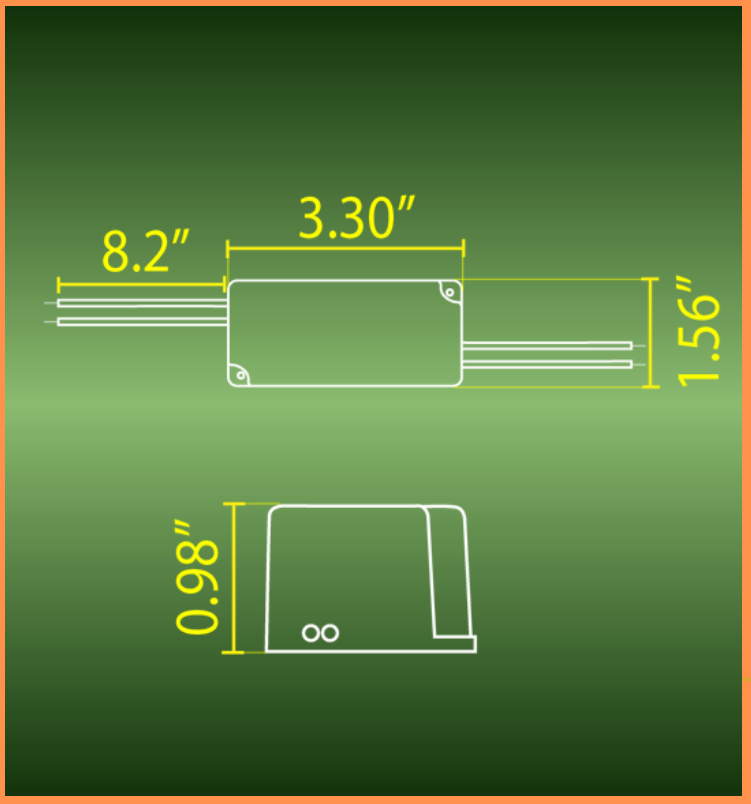

### SPEC SHEET

COMMERCIAL  
GRADE  
PLASTIC

0-100  
DIMMING  
RANGE

12V

60W DC 12V OUTPUT

**UL**  
LISTED

INDOOR/OUTDOOR USE

- 60W CONSTANT-VOLTAGE TRANSFORMER FOR LOW-VOLTAGE LED SYSTEMS.
- CONVERTS 120 VAC INPUT TO 12V DC / 5A OUTPUT.
- SUPPORTS 0-100% DIMMING FOR ADJUSTABLE LIGHT OUTPUT.
- BUILT WITH HEAVY-DUTY COMMERCIAL PLASTIC HOUSING.
- COMPATIBLE WITH POPULAR DIMMERS, INCLUDING LUTRON-CL.
- DESIGNED FOR LED STRIP, LED TAPE, AND LED MODULE APPLICATIONS.
- INCLUDES SHORT-CIRCUIT AND OVERLOAD PROTECTION ACCORDING TO RESELLER TECHNICAL SPECS.