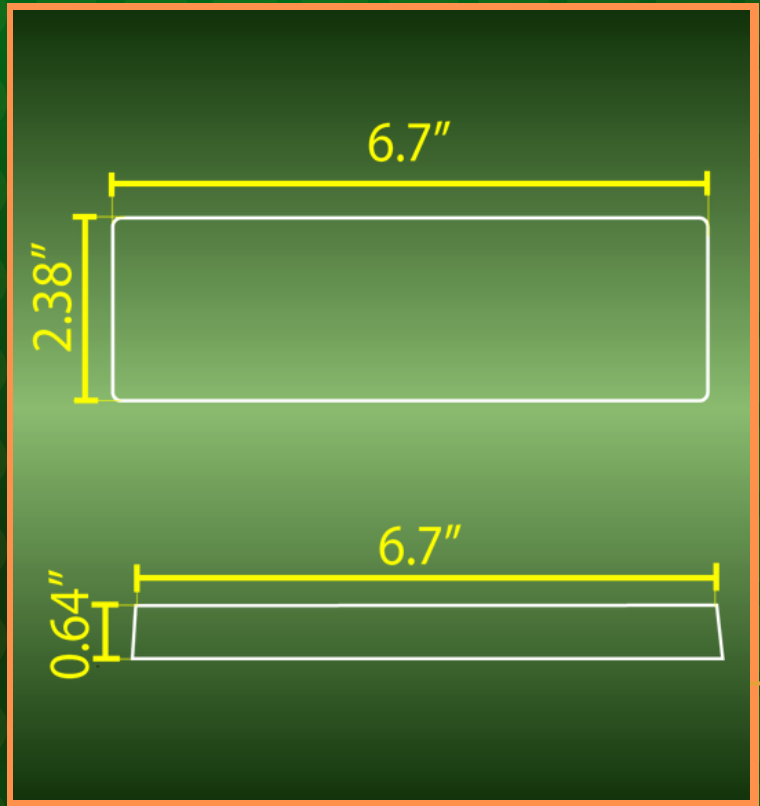

## SPEC SHEET

THE TSDC48 48W DC TRANSFORMER IS A COMPACT COMMERCIAL-GRADE POWER ADAPTER DESIGNED TO PROVIDE RELIABLE 12V DC OUTPUT FOR LOW-VOLTAGE APPLICATIONS. BUILT WITH A HEAVY-DUTY COMMERCIAL PLASTIC BODY AND FINISHED IN BLACK, THIS UNIT IS MADE FOR INSTALLATIONS THAT NEED A PRACTICAL, LIGHTWEIGHT, AND DEPENDABLE POWER SOURCE IN A SLIM FORM FACTOR. IT ACCEPTS A WIDE 100-240V INPUT RANGE, MAKING IT SUITABLE FOR FLEXIBLE POWER USE ACROSS DIFFERENT SETUPS.