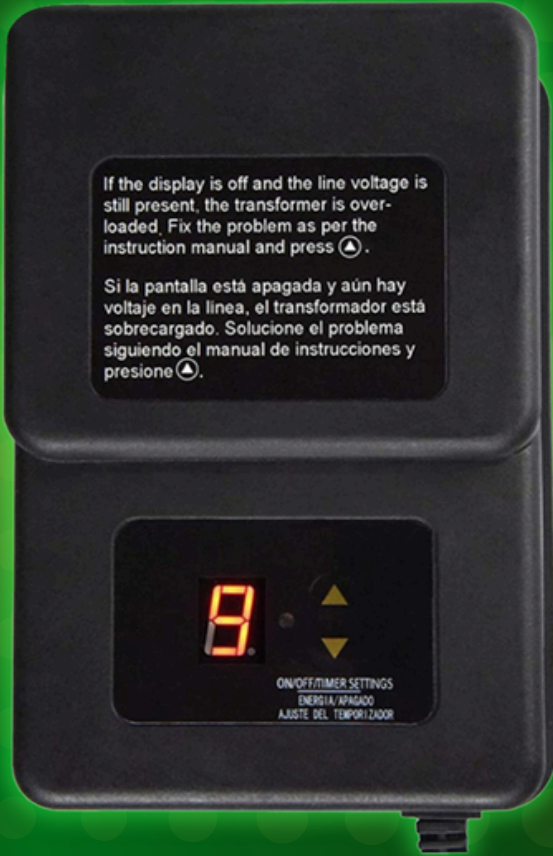

TS200

TRANSFORMER

SPEC SHEET

- OFFERS 12V OUTPUT, PROVIDING FLEXIBILITY TO ACCOMMODATE DIFFERENT LIGHTING FIXTURES AND CABLE LENGTHS.
- BUILT-IN PHOTOCELL SENSOR: AUTOMATICALLY TURNS LIGHTS ON AT DUSK AND OFF AT DAWN, ENHANCING ENERGY EFFICIENCY AND CONVENIENCE.
- INTEGRATED DIGITAL TIMER: FEATURES A PROGRAMMABLE 1-9 HOUR TIMER, ALLOWING FOR PRECISE CONTROL OVER LIGHTING OPERATION TIMES.
- HEAVY-DUTY PLASTIC HOUSING: CRAFTED FROM COMMERCIAL-GRADE PLASTIC, THIS TRANSFORMER IS BUILT TO WITHSTAND OUTDOOR ELEMENTS WHILE MAINTAINING A CLEAN, PROFESSIONAL APPEARANCE.
- EASY PLUG-AND-PLAY SETUP: INCLUDES A 6-FOOT, 3-PRONG PLUG-IN CORD, MAKING INSTALLATION FAST AND FLEXIBLE FOR INDOOR OR OUTDOOR USE.