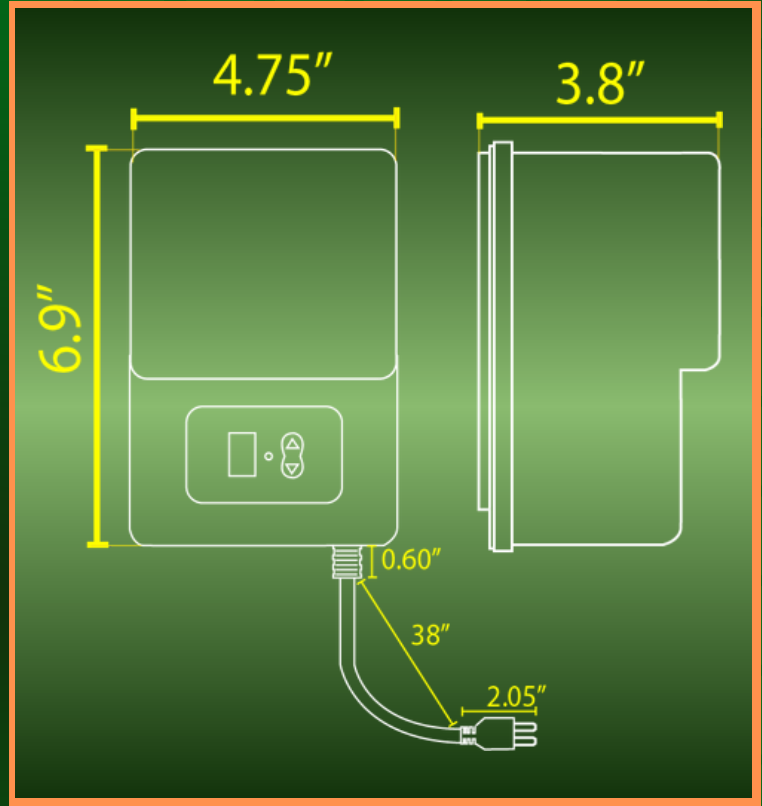

TS200

TRANSFORMER

SPEC SHEET

- OFFERS 12V OUTPUT, PROVIDING FLEXIBILITY TO ACCOMMODATE DIFFERENT LIGHTING FIXTURES AND CABLE LENGTHS.
- BUILT-IN PHOTOCELL SENSOR: AUTOMATICALLY TURNS LIGHTS ON AT DUSK AND OFF AT DAWN, ENHANCING ENERGY EFFICIENCY AND CONVENIENCE.
- INTEGRATED DIGITAL TIMER: FEATURES A PROGRAMMABLE 1-9 HOUR TIMER, ALLOWING FOR PRECISE CONTROL OVER LIGHTING OPERATION TIMES.
- HEAVY-DUTY PLASTIC HOUSING: CRAFTED FROM COMMERCIAL-GRADE PLASTIC, THIS TRANSFORMER IS BUILT TO WITHSTAND OUTDOOR ELEMENTS WHILE MAINTAINING A CLEAN, PROFESSIONAL APPEARANCE.
- EASY PLUG-AND-PLAY SETUP: INCLUDES A 6-FOOT, 3-PRONG PLUG-IN CORD, MAKING INSTALLATION FAST AND FLEXIBLE FOR INDOOR OR OUTDOOR USE.