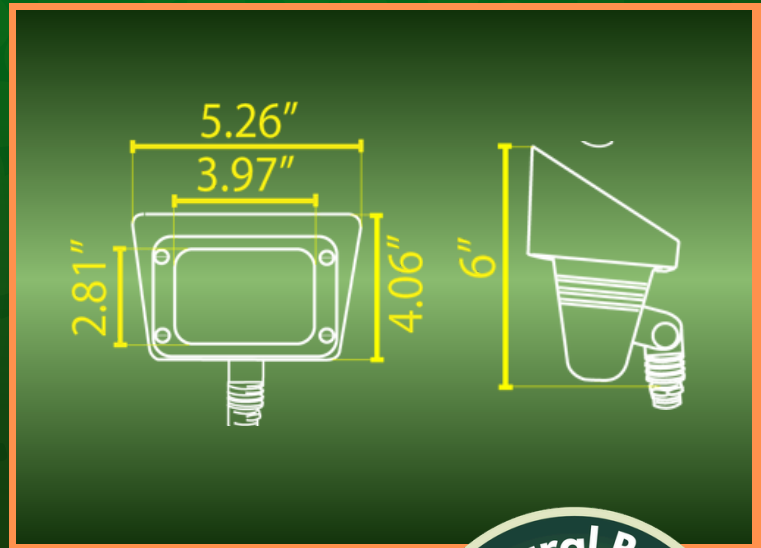

FPBCC05

FLOOD LIGHT

POWER:
3W-10W ADJUSTABLE
LED 12V

SPEC SHEET

**HEAVY DUTY
CAST BRASS**

FINISH

3000K

4000K

5000K

THE FPBCC05 3CCT BRASS FLOOD LIGHT IS A PREMIUM OUTDOOR LIGHTING FIXTURE DESIGNED FOR CUSTOMERS WHO WANT STRENGTH, FLEXIBILITY, AND A REFINED ARCHITECTURAL LOOK IN ONE DEPENDABLE PRODUCT. CRAFTED FROM HEAVY-DUTY CAST BRASS, THIS FIXTURE OFFERS THE DURABILITY NEEDED FOR LONG-TERM LANDSCAPE USE WHILE MAINTAINING AN ELEGANT APPEARANCE THAT COMPLEMENTS BOTH CLASSIC AND MODERN OUTDOOR SETTINGS. IT IS AVAILABLE IN NATURAL BRASS, GIVING HOMEOWNERS, CONTRACTORS, AND LANDSCAPE DESIGNERS THE ABILITY TO COORDINATE THE FIXTURE WITH DIFFERENT PROJECT AESTHETICS.

WHAT MAKES THE FPBCC04 ESPECIALLY VERSATILE IS ITS ADJUSTABLE INTEGRATED LED OUTPUT, ALLOWING THE FIXTURE TO OPERATE FROM 3W UP TO 10W ON AC/DC 12V SYSTEMS. THIS GIVES INSTALLERS MORE CONTROL OVER BRIGHTNESS DEPENDING ON THE APPLICATION, WHETHER THE GOAL IS SOFT HIGHLIGHTING, STRONGER FOCAL ILLUMINATION, OR BROADER FLOOD COVERAGE ACROSS PLANTING BEDS, WALLS, TREES, SIGNAGE, AND ARCHITECTURAL SURFACES. INSTEAD OF BEING LIMITED TO A SINGLE LIGHT LEVEL, THIS FIXTURE GIVES YOU THE FLEXIBILITY TO FINE-TUNE THE PERFORMANCE TO BETTER SUIT THE PROJECT.