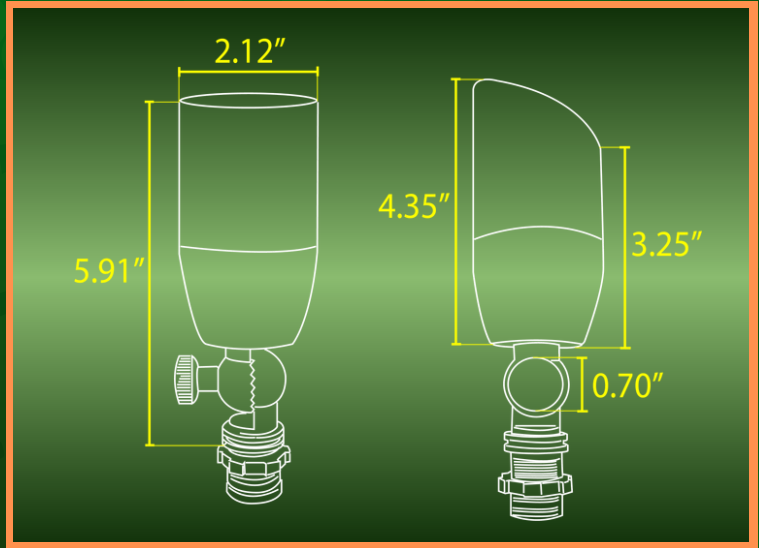

SPB14

SPOT LIGHT

HEAVY DUTY
CAST BRASS

SPEC SHEET

MR16 SOLD SEPARATELY

2700K 3000K 4000K 5000K RGBCW

FINISH:

TRANSFORM YOUR OUTDOOR SPACES WITH THE SPB14 HEAVY-DUTY CAST BRASS SPOTLIGHT, A PREMIUM LIGHTING SOLUTION DESIGNED TO ENHANCE THE BEAUTY OF YOUR LANDSCAPE WHILE WITHSTANDING THE TEST OF TIME. CRAFTED FROM HIGH-QUALITY CAST BRASS, THIS SPOTLIGHT OFFERS UNPARALLELED DURABILITY AND A TIMELESS AESTHETIC THAT COMPLEMENTS ANY OUTDOOR SETTING.