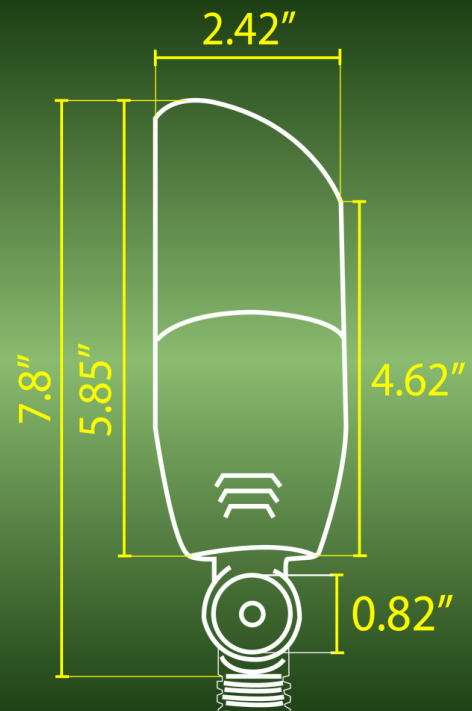

SPB13

SPOTLIGHT

POWER:
3W-12W 12V
ADJUSTABLE LED

**HEAVY DUTY
CAST BRASS**

SPEC SHEET

FINISH:

INCLUDED

INCLUDED

**18/2
DIRECT BURY
LANDSCAPE
LIGHTING
WIRE LEAD**

**WATERPROOF
RATING:**

BRING PRECISION, DURABILITY, AND TIMELESS ELEGANCE TO YOUR LANDSCAPE DESIGN WITH THE SPB13 INTEGRATED BRASS SPOT LIGHT—A PROFESSIONAL-GRADE FIXTURE ENGINEERED WITH AN ADJUSTABLE WATTAGE RANGE OF 3W TO 12W, GIVING YOU COMPLETE CONTROL OVER BRIGHTNESS AND ENERGY CONSUMPTION. CONSTRUCTED FROM SOLID CAST BRASS AND EQUIPPED WITH A BUILT-IN LED MODULE, THIS LOW-VOLTAGE SPOTLIGHT OFFERS ARCHITECTURAL-GRADE PERFORMANCE IDEAL FOR UPLIGHTING TREES, WALLS, SCULPTURES, AND OTHER OUTDOOR FOCAL POINTS. WHETHER FOR RESIDENTIAL CHARM OR COMMERCIAL PRESTIGE, THE SPB13 IS BUILT TO DELIVER UNMATCHED STYLE AND RELIABILITY IN ANY ENVIRONMENT.