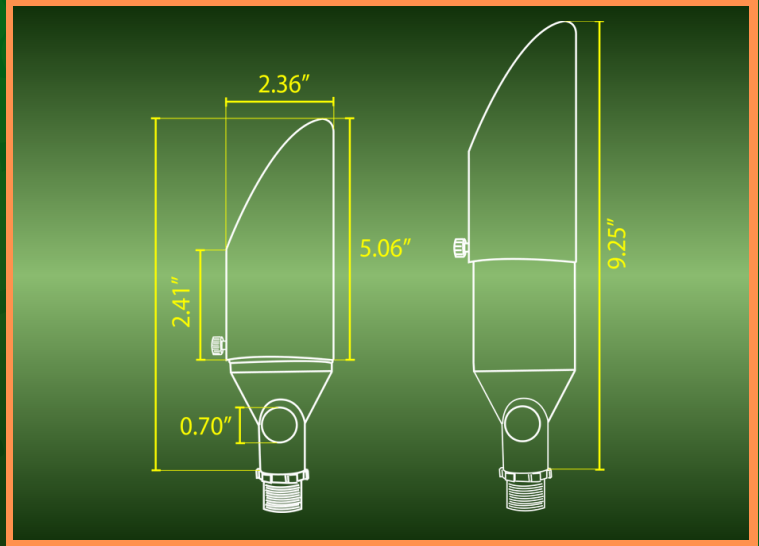

SPB12

SPOTLIGHT

POWER:
3W-12W
ADJUSTABLE
LED 12V

SPEC SHEET

**HEAVY DUTY
CAST BRASS**

FINISH

3000K

- SOLID BRASS CONSTRUCTION AND ELEGANT FINISHES RESIST CORROSION WHILE LOOKING REFINED.
- PRECISION LIGHTING: ADJUSTABLE WATTAGE AND BEAM SPREAD GIVE FULL CONTROL OVER LIGHTING EFFECT AND COVERAGE.
- OUTDOOR-READY RELIABILITY: BUILT TO WITHSTAND RAIN, HUMIDITY, OR OUTDOOR EXPOSURE.
- EFFICIENT INSTALLATION: COMES WITH A GROUND SPIKE, AND PIN-BASED SETTINGS FOR EASY CONFIGURATION.

INCLUDED

ABS GROUND SPIKE INCLUDED

INCLUDED

**18/2
DIRECT BURY
LANDSCAPE
LIGHTING
WIRE LEAD**

**WATERPROOF
RATING:**

IP65

YOUTUBE VIDEO
INSTALLATION GUIDE

WEBSITE