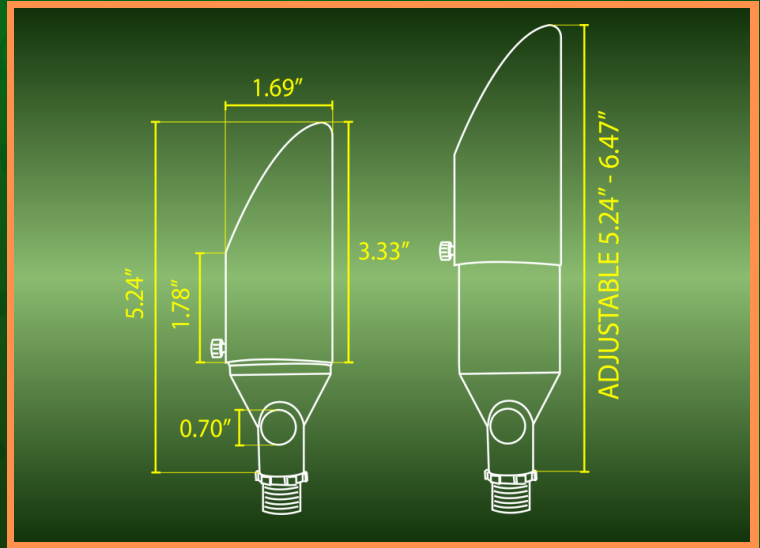

SPB11

SPOT LIGHT

HEAVY DUTY
CAST BRASS

SPEC SHEET

FINISH:

2700K 3000K 4000K 5000K

BRING ELEGANT, TARGETED ILLUMINATION TO YOUR LANDSCAPE WITH THE SPB11 BRASS SPOT A PREMIUM-GRADE, LOW-VOLTAGE LIGHTING SOLUTION CRAFTED WITH UNCOMPROMISING QUALITY AND REFINED AESTHETICS. ENGINEERED FOR OUTDOOR PERFORMANCE AND DESIGNED TO ELEVATE THE VISUAL APPEAL OF ANY LANDSCAPE ENVIRONMENT, THE SPB11 COMBINES CAST BRASS CONSTRUCTION, IP65-RATED WEATHER RESISTANCE, AND VERSATILE MR11 LED COMPATIBILITY IN ONE SLEEK, COMPACT FIXTURE.