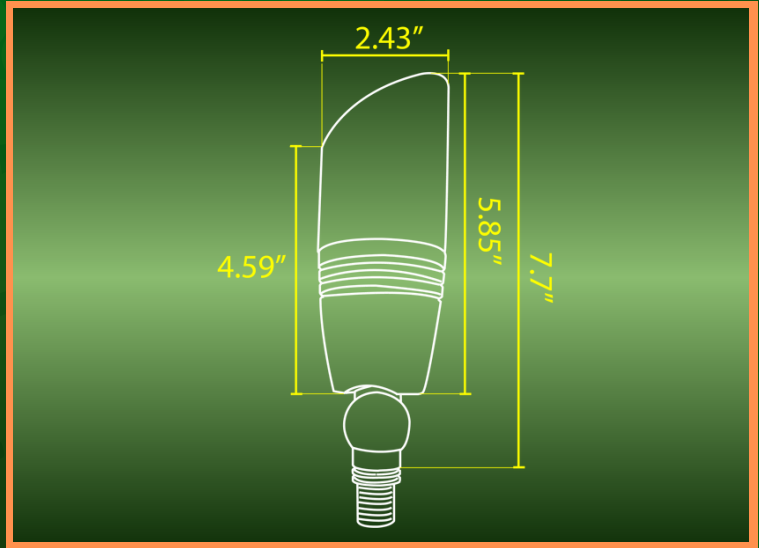

SPB06

SPOT LIGHT

SPEC SHEET

FINISH:

2700K 3000K 4000K 5000K RGBCW

ENHANCE YOUR OUTDOOR SPACES WITH THE SPB06 BRASS SPOT LIGHT, A METICULOUSLY CRAFTED FIXTURE DESIGNED TO PROVIDE FOCUSED, HIGH-QUALITY ILLUMINATION. CONSTRUCTED FROM HEAVY-DUTY CAST BRASS, THIS SPOTLIGHT OFFERS EXCEPTIONAL DURABILITY AND A CLASSIC AESTHETIC THAT COMPLEMENTS ANY LANDSCAPE OR ARCHITECTURAL SETTING.