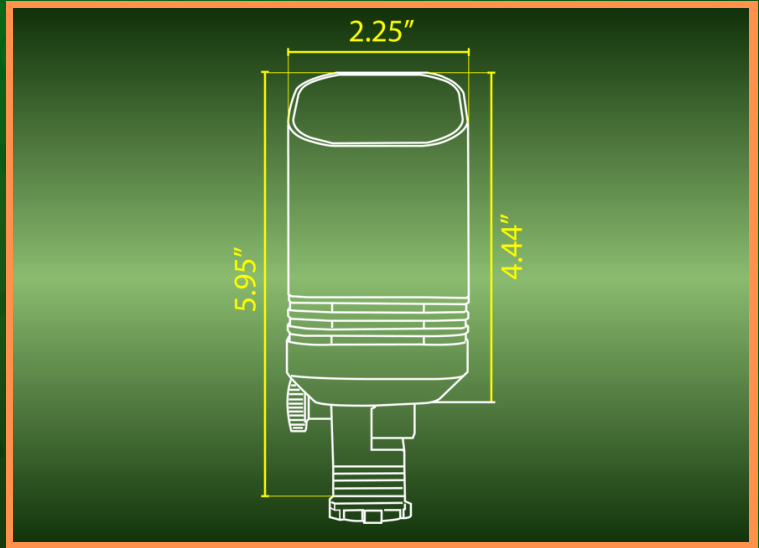

SPB03

SPOT LIGHT

SPEC SHEET

FINISH:

TRANSFORM YOUR OUTDOOR SPACES WITH THE SPB03 HEAVY-DUTY CAST BRASS SPOTLIGHT, A PREMIUM LIGHTING SOLUTION DESIGNED TO ENHANCE THE BEAUTY OF YOUR LANDSCAPE WHILE WITHSTANDING THE TEST OF TIME. CRAFTED FROM HIGH-QUALITY CAST BRASS, THIS SPOTLIGHT OFFERS UNPARALLELED DURABILITY AND A TIMELESS AESTHETIC THAT COMPLEMENTS ANY OUTDOOR SETTING.

INCLUDED

INCLUDED

18/2
DIRECT BURY
LANDSCAPE
LIGHTING
WIRE LEAD

WATERPROOF
RATING:

YOUTUBE VIDEO
INSTALLATION GUIDE

WEBSITE

CATALOG

ABBA