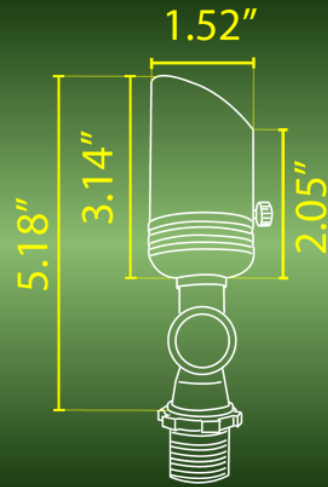

SPB02

SPOT LIGHT

HEAVY DUTY
CAST BRASS

SPEC SHEET

FINISH:

2700K 3000K 4000K 5000K

THE SPB02 BRASS SPOT LIGHT IS A PROFESSIONAL-GRADE OUTDOOR LIGHTING FIXTURE DESIGNED TO DELIVER POWERFUL, FOCUSED ILLUMINATION WITH LONG-TERM DURABILITY AND TIMELESS AESTHETICS. CRAFTED FROM SOLID CAST BRASS, THIS FIXTURE IS ENGINEERED TO WITHSTAND HARSH OUTDOOR ENVIRONMENTS WHILE MAINTAINING ITS STRUCTURAL INTEGRITY AND PREMIUM APPEARANCE OVER TIME.

IDEAL FOR LANDSCAPE ACCENT LIGHTING, THIS BRASS SPOT LIGHT IS COMMONLY USED TO HIGHLIGHT TREES, ARCHITECTURAL ELEMENTS, WALLS, SIGNAGE, GARDEN FEATURES, AND FOCAL POINTS. ITS ADJUSTABLE HEAD ALLOWS PRECISE AIMING, GIVING INSTALLERS AND DESIGNERS FULL CONTROL OVER BEAM DIRECTION TO ACHIEVE DRAMATIC UPLIGHTING OR SUBTLE ACCENT EFFECTS.