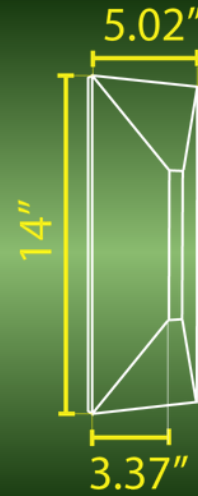

SCA04RGCW

WALL LIGHT

Heavy-Duty Die-Cast Aluminum

SPEC SHEET

22W
12V-24V
AC/DC

EXPERIENCE THE INTERSECTION OF MODERN ARCHITECTURAL ELEGANCE AND CUTTING-EDGE LIGHTING TECHNOLOGY WITH THE 14-INCH 22W LED WALL LIGHT, AN ADVANCED FIXTURE BUILT TO ENHANCE BOTH INDOOR AND OUTDOOR ENVIRONMENTS WITH UNMATCHED STYLE AND FUNCTIONALITY. CRAFTED WITH A DURABLE MATTE BLACK FINISH AND ENGINEERED WITH PRECISION, THIS SLEEK FIXTURE BLENDS SHARP GEOMETRIC LINES WITH POWERFUL ILLUMINATION TO CREATE A REFINED LIGHTING STATEMENT FOR HOMES, COMMERCIAL SPACES, AND HOSPITALITY APPLICATIONS.

AT ITS CORE, THIS WALL-MOUNTED LIGHT DELIVERS AN IMPRESSIVE 800 LUMENS OF OUTPUT USING ONLY 22 WATTS, ENSURING HIGH-EFFICIENCY PERFORMANCE WITHOUT COMPROMISING BRIGHTNESS. THE INTEGRATED RGCW TECHNOLOGY PROVIDES A DYNAMIC RANGE OF COLOR TEMPERATURES—FROM WARM AND INVITING TO BRIGHT AND VIBRANT—AS WELL AS FULL-SPECTRUM RGB COLOR OPTIONS, ALLOWING COMPLETE AMBIANCE CONTROL WITH A SINGLE UNIT.