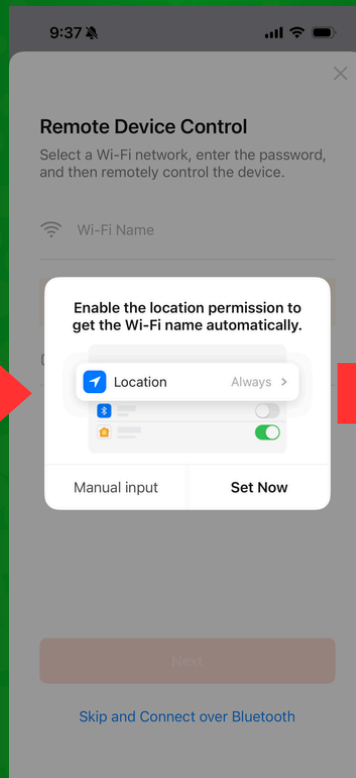

Begin by connecting your phone to a 2.4Ghz Wifi-Network. Scan the QR code to download and install the SMART LIFE APP or the TUYA APP. For iOS devices (iPhone or iPad), visit the App Store. For Android devices, download it from the Google Play Store.

Tuya Smart App

Smart Life App

- After downloading your APP. Proceed to register your account using your mobile number. Expect a verification code via text message or email within a few minutes. Enter the code when prompted to establish your password.
- Open the app and carefully follow the instructions displayed on the screen.
- Activate the fixture with the lamp properly installed and allow a moment for initialization. The lamp will begin blinking to indicate it is ready to connect to the application. If the lamp does not blink, cycle the power to the fixture three (3) times by turning it OFF and ON in succession, then recheck for the blinking indication.

YOUTUBE VIDEO
INSTALLATION GUIDE

WEBSITE

CATALOG

(800) 360-2960

ABBALightingUSA@gmail.com

7701 Alabama Ave, Canoga Park, CA 91304

INSTALLATION GUIDE FOR SCA04 RGBCW

YOUTUBE VIDEO
INSTALLATION GUIDE