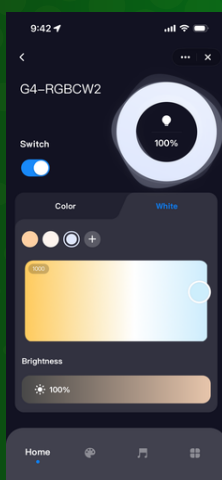

WEBSITE

CATALOG

(800) 360-2960

ABBALightingUSA@gmail.com

7701 Alabama Ave, Canoga Park, CA 91304

INSTALLATION GUIDE FOR SCA04 RGBCW

RGBCW color mode, where you can modify both the RGB (Red, Green, Blue) color settings and the brightness.

Music Mode: In this mode reacts to external sounds and noise levels, functioning like a microphone to light up accordingly.

White mode, where you can modify both temperature the brightness.

Scene Mode: Choose from a variety of available modes.