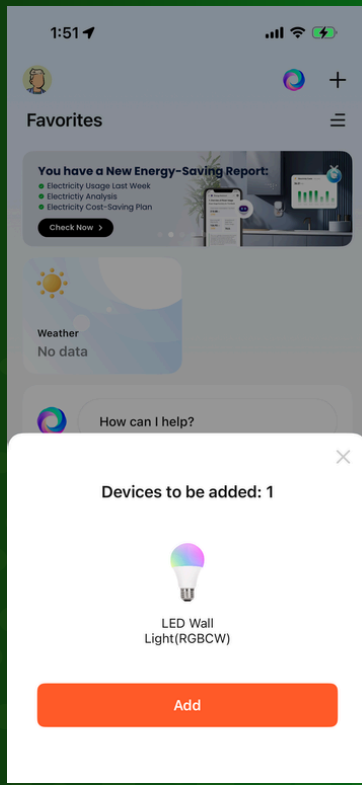

Begin by connecting your phone to a 2.4Ghz Wifi-Network. Scan the QR code to download and install the SMART LIFE APP or the TUYA APP. For iOS devices (iPhone or iPad), visit the App Store. For Android devices, download it from the Google Play Store.

Tuya Smart App

Smart Life App

- After downloading your APP. Proceed to register your account using your mobile number. Expect a verification code via text message or email within a few minutes. Enter the code when prompted to establish your password.
- Open the app and carefully follow the instructions displayed on the screen.
- Activate the fixture with the lamp properly installed and allow a moment for initialization. The lamp will begin blinking to indicate it is ready to connect to the application. If the lamp does not blink, cycle the power to the fixture three (3) times by turning it OFF and ON in succession, then recheck for the blinking indication.

YOUTUBE VIDEO
INSTALLATION GUIDE

WEBSITE

CATALOG

(800) 360-2960

ABBALightingUSA@gmail.com

7701 Alabama Ave, Canoga Park, CA 91304

INSTALLATION GUIDE FOR SCA04 RGBCW

YOUTUBE VIDEO
INSTALLATION GUIDE

WEBSITE

CATALOG

(800) 360-2960

ABBALightingUSA@gmail.com

7701 Alabama Ave, Canoga Park, CA 91304

INSTALLATION GUIDE FOR SCA04 RGBCW

RGBCW color mode, where you can modify both the RGB (Red, Green, Blue) color settings and the brightness.