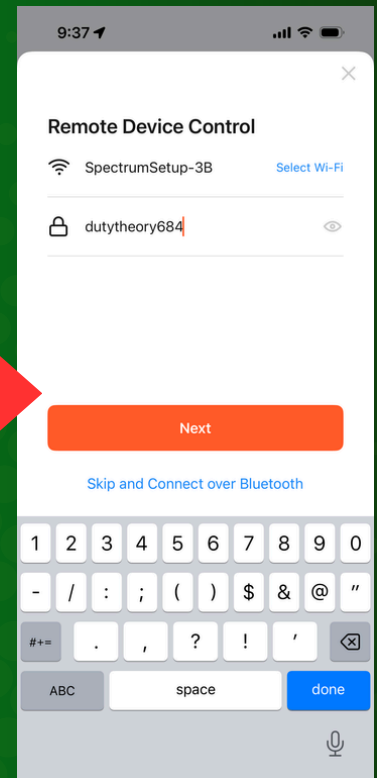

Begin by connecting your phone to a 2.4Ghz Wifi-Network. Scan the QR code to download and install the SMART LIFE APP or the TUYA APP. For iOS devices (iPhone or iPad), visit the App Store. For Android devices, download it from the Google Play Store.

Tuya Smart App

Smart Life App

- After downloading your APP. Proceed to register your account using your mobile number. Expect a verification code via text message or email within a few minutes. Enter the code when prompted to establish your password.
- Open the app and carefully follow the instructions displayed on the screen.
- Activate the fixture with the lamp properly installed and allow a moment for initialization. The lamp will begin blinking to indicate it is ready to connect to the application. If the lamp does not blink, cycle the power to the fixture three (3) times by turning it OFF and ON in succession, then recheck for the blinking indication.

YOUTUBE VIDEO
INSTALLATION GUIDE

WEBSITE

CATALOG

(800) 360-2960

ABBALightingUSA@gmail.com

7701 Alabama Ave, Canoga Park, CA 91304

INSTALLATION GUIDE FOR SCA04 RGBCW

YOUTUBE VIDEO
INSTALLATION GUIDE