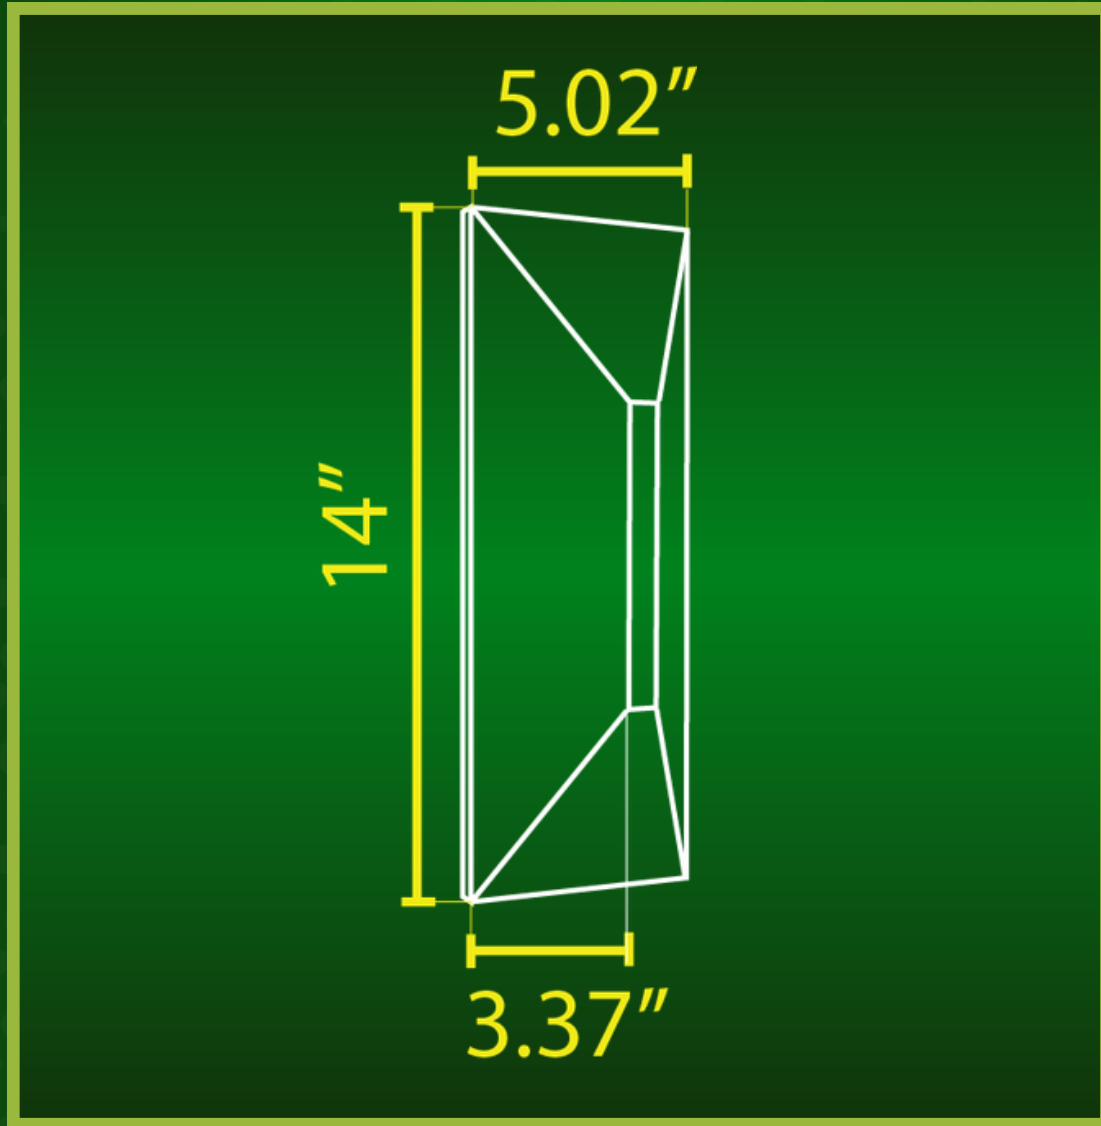

CAUTION:

FIXTURE(S) MUST BE INSTALLED IN ACCORDANCE WITH ALL LOCAL CODES AND ORDINANCES.

DO NOT INSTALL WITHIN 10 FEET OF A POOL, SPA OR FOUNTAIN

*Before installing the lightbulb, please download the app to your mobile device and pair the lightbulb first. Ensure that pairing is successfully completed prior to installation at your desired location. If the lightbulb is not detected during setup, move it closer to your Wi-Fi router to establish a proper connection. When connecting multiple lightbulbs, pair them one by one so you can rename each fixture individually to avoid confusion during operation and control.

YOUTUBE VIDEO
INSTALLATION GUIDE

WEBSITE

CATALOG

(800) 360-2960

ABBALightingUSA@gmail.com

7701 Alabama Ave, Canoga Park, CA 91304