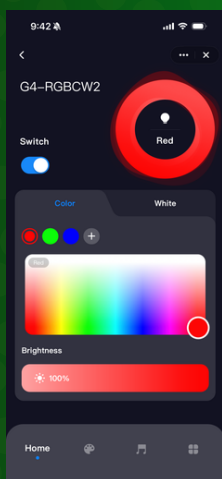

Tuya Smart App

Smart Life App

- After downloading your APP. Proceed to register your account using your mobile number. Expect a verification code via text message or email within a few minutes. Enter the code when prompted to establish your password.
- Open the app and carefully follow the instructions displayed on the screen.
- Activate the fixture with the lamp properly installed and allow a moment for initialization. The lamp will begin blinking to indicate it is ready to connect to the application. If the lamp does not blink, cycle the power to the fixture three (3) times by turning it OFF and ON in succession, then recheck for the blinking indication.

WEBSITE

CATALOG

(800) 360-2960

ABBALightingUSA@gmail.com

7701 Alabama Ave, Canoga Park, CA 91304

INSTALLATION GUIDE FOR SCA04 RGBCW

RGBCW color mode, where you can modify both the RGB (Red, Green, Blue) color settings and the brightness.

Music Mode: In this mode reacts to external sounds and noise levels, functioning like a microphone to light up accordingly.

White mode, where you can modify both temperature the brightness.

Scene Mode: Choose from a variety of available modes.