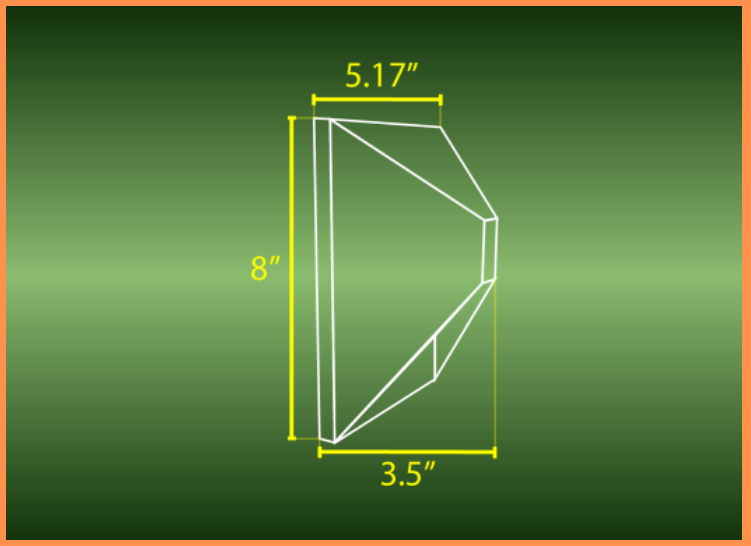

SCA03 RGBCW WALL LIGHT

12W
12V-24V
AC/DC

Heavy-Duty
Die-Cast
Aluminum

SPEC SHEET

ELEVATE YOUR EXTERIOR LIGHTING EXPERIENCE WITH THE SCA03 WALL LIGHT, A DISTINCTIVELY DESIGNED LED FIXTURE THAT COMBINES INNOVATIVE ENGINEERING, ARCHITECTURAL ELEGANCE, AND DURABLE PERFORMANCE. CRAFTED WITH A GRACEFUL LONG SWALLOW-TAIL SILHOUETTE, THIS DOWNWARD WALL LIGHT OFFERS A REFINED AESTHETIC WHILE DELIVERING PRACTICAL, GLARE-FREE ILLUMINATION IDEAL FOR BOTH RESIDENTIAL AND COMMERCIAL OUTDOOR ENVIRONMENTS.

AT THE CORE OF THE SCA03 IS A POWERFUL ANTI-GLARE DOWNWARD LIGHTING SYSTEM, THOUGHTFULLY ENGINEERED TO MINIMIZE LIGHT SPILL AND VISUAL DISCOMFORT WHILE MAINTAINING SUPERIOR BRIGHTNESS AND CLARITY. THE UNIQUE SHAPE IS NOT JUST VISUALLY CAPTIVATING—IT ENHANCES THE FIXTURE'S ABILITY TO CAST A FOCUSED, GENTLE BEAM ACROSS FACADES, WALKWAYS, OR GARDEN WALLS, CONTRIBUTING TO A REFINED AND MODERN AMBIANCE.