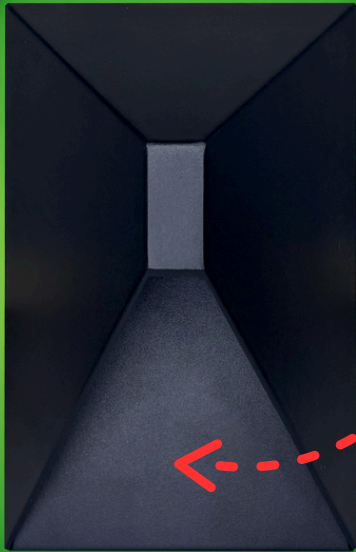

SCA03 RGBCW WALL LIGHT

12W
12V-24V
AC/DC

Heavy-Duty
Die-Cast
Aluminum

SPEC SHEET

ELEVATE YOUR EXTERIOR LIGHTING EXPERIENCE WITH THE SCA03 WALL LIGHT, A DISTINCTIVELY DESIGNED LED FIXTURE THAT COMBINES INNOVATIVE ENGINEERING, ARCHITECTURAL ELEGANCE, AND DURABLE PERFORMANCE. CRAFTED WITH A GRACEFUL LONG SWALLOW-TAIL SILHOUETTE, THIS DOWNWARD WALL LIGHT OFFERS A REFINED AESTHETIC WHILE DELIVERING PRACTICAL, GLARE-FREE ILLUMINATION IDEAL FOR BOTH RESIDENTIAL AND COMMERCIAL OUTDOOR ENVIRONMENTS.

AT THE CORE OF THE SCA03 IS A POWERFUL ANTI-GLARE DOWNWARD LIGHTING SYSTEM, THOUGHTFULLY ENGINEERED TO MINIMIZE LIGHT SPILL AND VISUAL DISCOMFORT WHILE MAINTAINING SUPERIOR BRIGHTNESS AND CLARITY. THE UNIQUE SHAPE IS NOT JUST VISUALLY CAPTIVATING—IT ENHANCES THE FIXTURE'S ABILITY TO CAST A FOCUSED, GENTLE BEAM ACROSS FACADES, WALKWAYS, OR GARDEN WALLS, CONTRIBUTING TO A REFINED AND MODERN AMBIANCE.

WITH RGBCW COLOR TEMPERATURE, THIS FIXTURE OFFERS TRUE LIGHTING VERSATILITY—FROM WARM, INVITING RGB, 2700K TO COOL, VIBRANT 5000K—MAKING IT EASY TO COORDINATE WITH ANY ARCHITECTURAL DESIGN OR EXISTING EXTERIOR LIGHTING SCHEME. WHETHER YOU SEEK SOFT ACCENT LIGHTING OR CRISP FUNCTIONAL BRIGHTNESS, THE SCA03 ADAPTS TO YOUR VISION WITH THE FLIP OF AN INTERNAL SWITCH BEFORE INSTALLATION.

BUILT WITH IP65 WATERPROOF PROTECTION, THIS WALL LIGHT IS ENGINEERED FOR HIGH PERFORMANCE IN A WIDE RANGE OF ENVIRONMENTS, FROM RAIN-DRENCHED COURTYARDS TO HUMID COASTAL PROPERTIES.

YOUTUBE VIDEO
INSTALLATION GUIDE