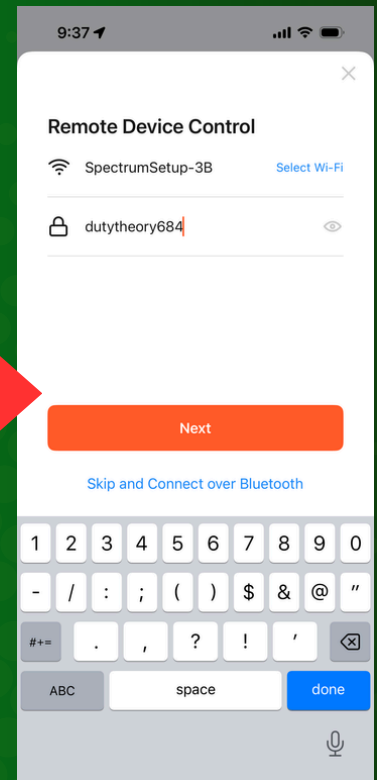

INSTALLATION GUIDE FOR SCA03 RGBCW

YOUTUBE VIDEO
INSTALLATION GUIDE

WEBSITE

CATALOG

(800) 360-2960

ABBALightingUSA@gmail.com

7701 Alabama Ave, Canoga Park, CA 91304