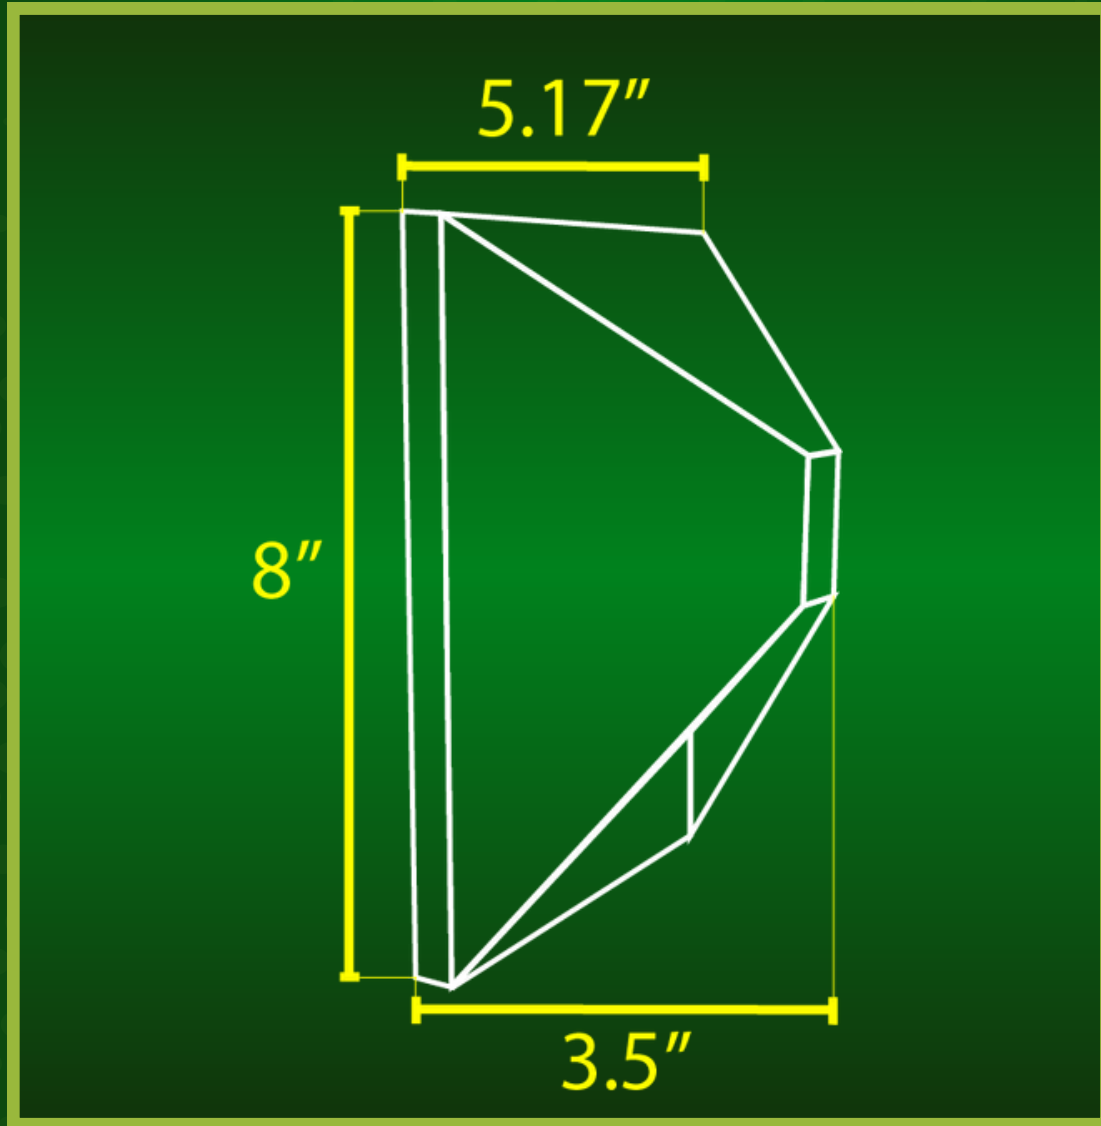

CAUTION:

FIXTURE(S) MUST BE INSTALLED IN ACCORDANCE WITH ALL LOCAL CODES AND ORDINANCES.

DO NOT INSTALL WITHIN 10 FEET OF A POOL, SPA OR FOUNTAIN

*Before installing the lightbulb, please download the app to your mobile device and pair the lightbulb first. Ensure that pairing is successfully completed prior to installation at your desired location. If the lightbulb is not detected during setup, move it closer to your Wi-Fi router to establish a proper connection. When connecting multiple lightbulbs, pair them one by one so you can rename each fixture individually to avoid confusion during operation and control.

YOUTUBE VIDEO
INSTALLATION GUIDE

WEBSITE

CATALOG

(800) 360-2960

ABBALightingUSA@gmail.com

7701 Alabama Ave, Canoga Park, CA 91304