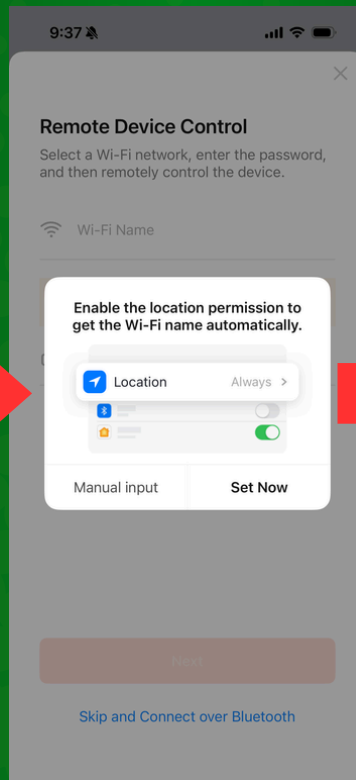

INSTALLATION GUIDE FOR SCA03 RGBCW

YOUTUBE VIDEO
INSTALLATION GUIDE

WEBSITE

CATALOG

(800) 360-2960

ABBALightingUSA@gmail.com

7701 Alabama Ave, Canoga Park, CA 91304