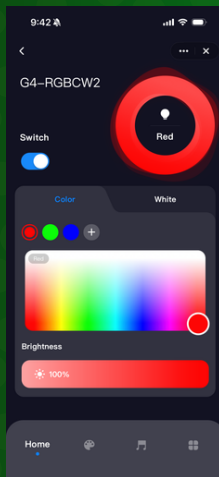

Tuya Smart App

Smart Life App

- After downloading your APP. Proceed to register your account using your mobile number. Expect a verification code via text message or email within a few minutes. Enter the code when prompted to establish your password.
- Open the app and carefully follow the instructions displayed on the screen.
- Activate the fixture with the lamp properly installed and allow a moment for initialization. The lamp will begin blinking to indicate it is ready to connect to the application. If the lamp does not blink, cycle the power to the fixture three (3) times by turning it OFF and ON in succession, then recheck for the blinking indication.

# INSTALLATION GUIDE FOR SCA03 RGBCW

YOUTUBE VIDEO  
INSTALLATION GUIDE

WEBSITE

CATALOG

(800) 360-2960

ABBALightingUSA@gmail.com

7701 Alabama Ave, Canoga Park, CA 91304

# INSTALLATION GUIDE FOR SCA03 **RGBCW**

RGBCW color mode, where you can modify both the RGB (Red, Green, Blue) color settings and the brightness.

Music Mode: In this mode reacts to external sounds and noise levels, functioning like a microphone to light up accordingly.