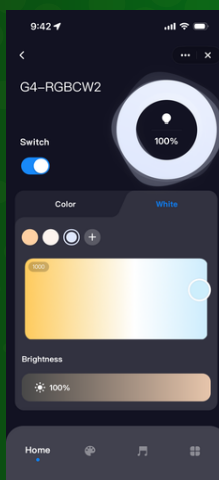

# INSTALLATION GUIDE FOR SCA03 **RGBCW**

RGBCW color mode, where you can modify both the RGB (Red, Green, Blue) color settings and the brightness.

Music Mode: In this mode reacts to external sounds and noise levels, functioning like a microphone to light up accordingly.

White mode, where you can modify both temperature the brightness.

Scene Mode: Choose from a variety of available modes.

YOUTUBE VIDEO  
INSTALLATION GUIDE

WEBSITE

CATALOG

(800) 360-2960

ABBALightingUSA@gmail.com