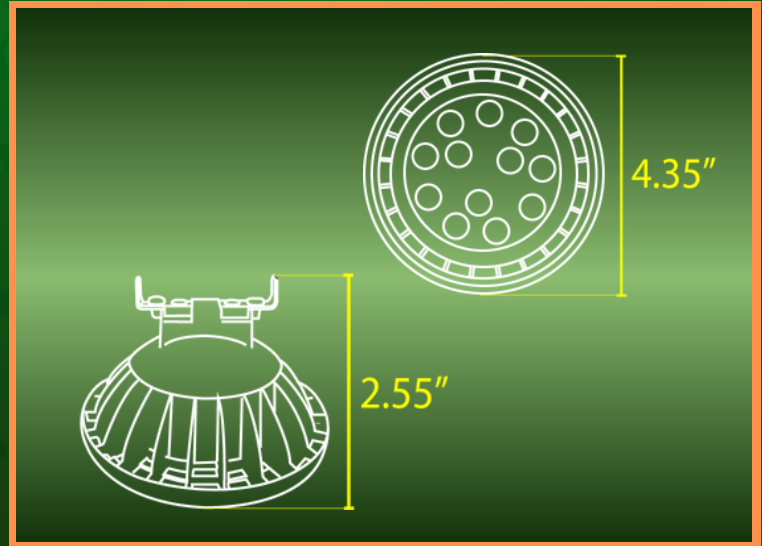

PAR36 RGBCW LIGHTBULB

12W
12V
AC/DC

SPEC SHEET

PAR36 RGBCW - 12W RGB + COOL WHITE LED BULB
VERSATILE COLOR-CHANGING LED BULB FOR ACCENT AND
LANDSCAPE LIGHTING

ENHANCE YOUR LIGHTING DESIGN WITH THE PAR RGBCW LED
BULB FROM ABBA LIGHTING USA. THIS COMPACT YET
POWERFUL BULB OFFERS A WIDE SPECTRUM OF COLORS AND
ADJUSTABLE WHITE LIGHT, MAKING IT AN IDEAL CHOICE FOR
BOTH DECORATIVE AND FUNCTIONAL LIGHTING APPLICATIONS.
KEY FEATURES & BENEFITS

- **RGB + COOL WHITE (RGBCW) CAPABILITY:** OFFERS A FULL RANGE OF COLORS AND ADJUSTABLE WHITE LIGHT, FROM WARM 2200K TO COOL 5000K, ALLOWING YOU TO CREATE THE PERFECT AMBIANCE.
- **ENERGY-EFFICIENT:** CONSUMES ONLY 12 WATTS OF POWER, PROVIDING SIGNIFICANT ENERGY SAVINGS COMPARED TO TRADITIONAL HALOGEN BULBS.
- **OMNI-DIRECTIONAL LIGHT DISTRIBUTION:** EMITS LIGHT IN ALL DIRECTIONS, ENSURING EVEN ILLUMINATION IN YOUR FIXTURES.
- **DIMMABLE:** COMPATIBLE WITH MOST DIMMING SYSTEMS, GIVING YOU FULL CONTROL OVER BRIGHTNESS LEVELS.
- **DURABLE CONSTRUCTION:** BUILT WITH HIGH-QUALITY MATERIALS TO ENSURE LONGEVITY AND RELIABLE PERFORMANCE.
- **SUITABLE FOR DAMP LOCATIONS:** DESIGNED FOR USE IN DAMP ENVIRONMENTS, MAKING IT VERSATILE FOR VARIOUS APPLICATIONS.