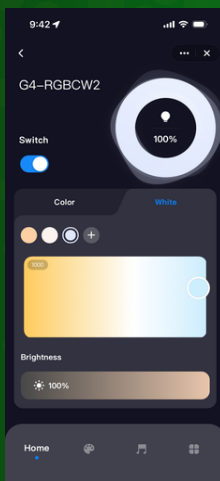

# INSTALLATION GUIDE FOR PAR36 **RGBCW**

RGBCW color mode, where you can modify both the RGB (Red, Green, Blue) color settings and the brightness.

Music Mode: In this mode reacts to external sounds and noise levels, functioning like a microphone to light up accordingly.

White mode, where you can modify both temperature the brightness.

Scene Mode: Choose from a variety of available modes.

YOUTUBE VIDEO  
INSTALLATION GUIDE

WEBSITE

CATALOG

(800) 360-2960

ABBALightingUSA@gmail.com