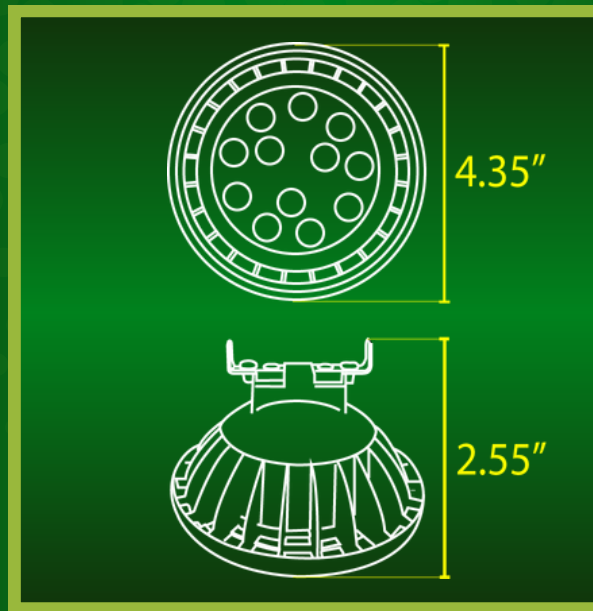

CAUTION:

FIXTURE(S) MUST BE INSTALLED IN ACCORDANCE WITH ALL LOCAL CODES AND ORDINANCES.

DO NOT INSTALL WITHIN 10 FEET OF A POOL, SPA OR FOUNTAIN

DIMMABLE

Compatible with most dimming systems, giving you full control over brightness levels.

DURABLE CONSTRUCTION

Built with high-quality materials to ensure longevity and reliable performance.

SUITABLE FOR DAMP LOCATIONS

Built with high-quality materials to ensure longevity and reliable performance.

The PAR36 RGBCW12 is a versatile and energy-efficient solution for a wide range of lighting applications. Whether you're looking to add a splash of color to your landscape or need adjustable white light for functional spaces, this bulb offers the flexibility and performance you need.

YOUTUBE VIDEO
INSTALLATION GUIDE

WEBSITE

CATALOG

(800) 360-2960

ABBALightingUSA@gmail.com

7701 Alabama Ave, Canoga Park, CA 91304