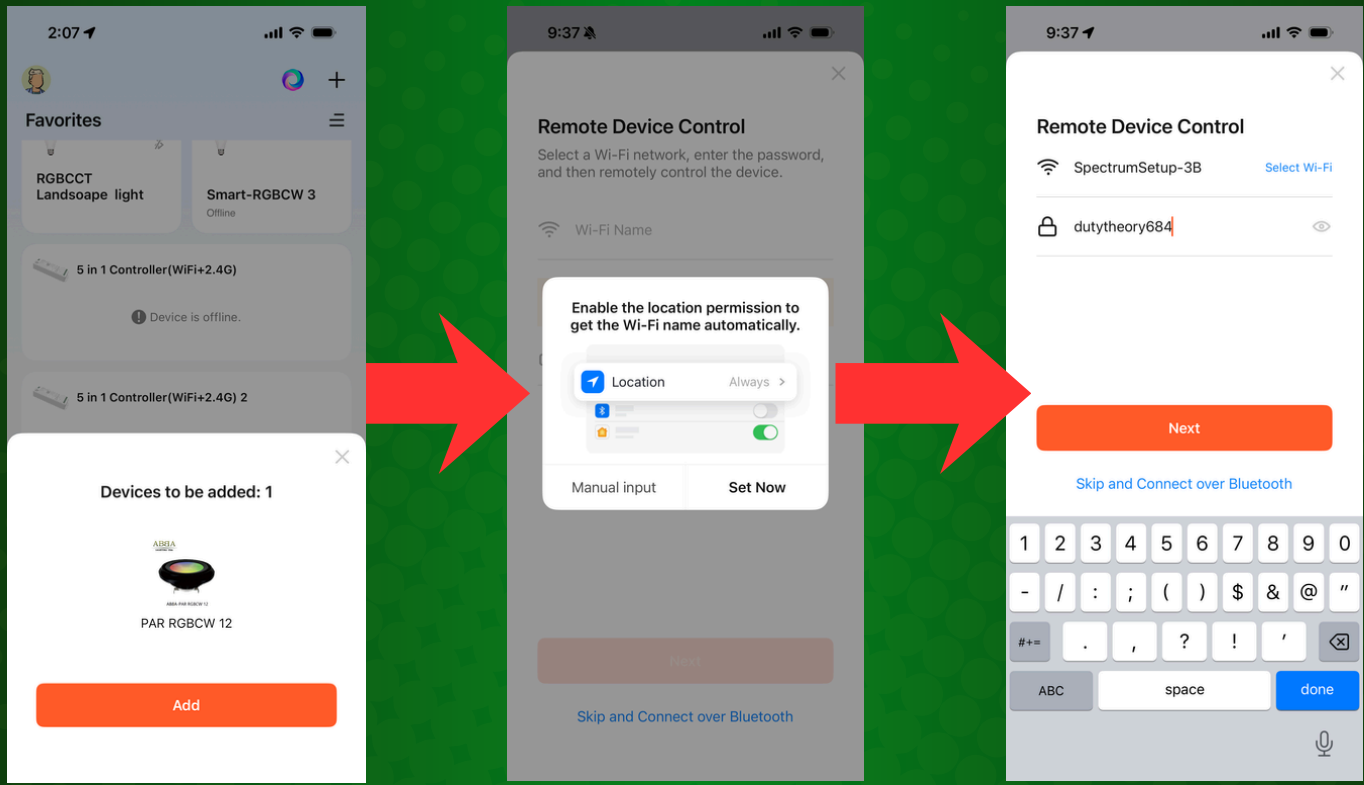

INSTALLATION GUIDE FOR PAR36 RGBCW

YOUTUBE VIDEO
INSTALLATION GUIDE

WEBSITE

CATALOG

(800) 360-2960

ABBALightingUSA@gmail.com

7701 Alabama Ave, Canoga Park, CA 91304