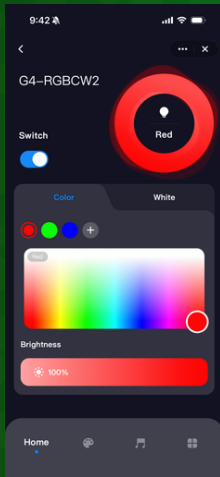

# INSTALLATION GUIDE FOR PAR36 **RGBCW**

RGBCW color mode, where you can modify both the RGB (Red, Green, Blue) color settings and the brightness.

Music Mode: In this mode reacts to external sounds and noise levels, functioning like a microphone to light up accordingly.