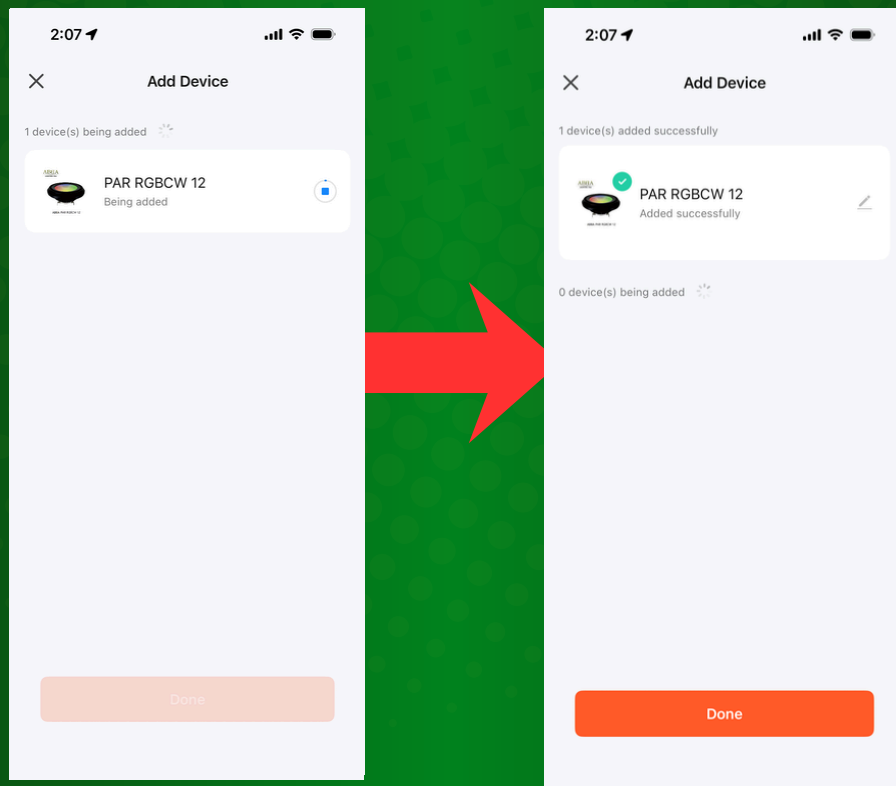

INSTALLATION GUIDE FOR PAR36 RGBCW

YOUTUBE VIDEO
INSTALLATION GUIDE

WEBSITE

CATALOG

(800) 360-2960

ABBALightingUSA@gmail.com

7701 Alabama Ave, Canoga Park, CA 91304