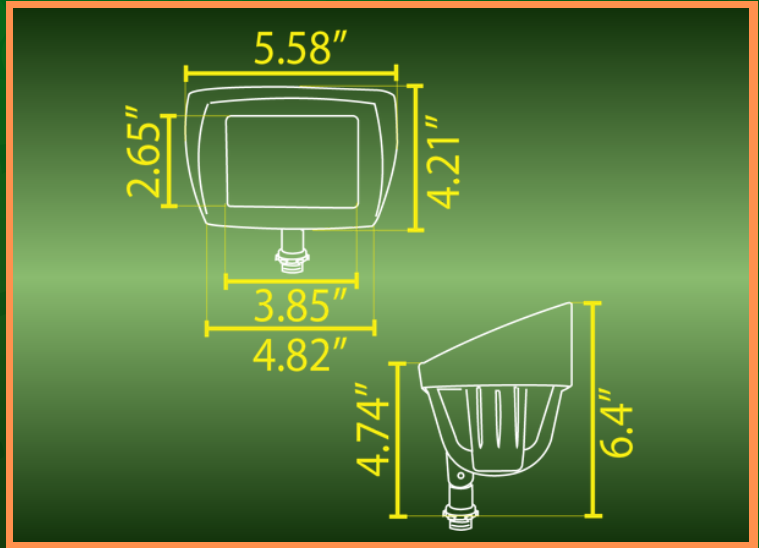

DL04

FLOOD LIGHT

HEAVY DUTY
ALUMINUM

FINISH:

THE DL04 FLOOD LIGHT FROM ABBA LIGHTING USA IS A RUGGED AND ADAPTABLE OUTDOOR LIGHTING FIXTURE ENGINEERED TO DELIVER BROAD, HIGH-INTENSITY ILLUMINATION FOR LANDSCAPES, BUILDING FACADES, SIGNAGE, OUTDOOR COURTS, OR ARCHITECTURAL FEATURES. THIS FLOOD LIGHT COMBINES DEPENDABLE PERFORMANCE WITH FLEXIBLE INSTALLATION OPTIONS TO MEET THE NEEDS OF BOTH RESIDENTIAL AND COMMERCIAL LIGHTING PROJECTS.

CONSTRUCTED FROM DURABLE MATERIALS THAT RESIST CORROSION AND WEATHER EXPOSURE, THE DL04 IS DESIGNED TO PERFORM RELIABLY IN OUTDOOR ENVIRONMENTS AND PROVIDE CONSISTENT LIGHT COVERAGE WHERE IT'S NEEDED MOST. ITS BROAD BEAM DISTRIBUTION MAKES IT IDEAL FOR LIGHTING LARGE OPEN SPACES OR ACCENTING SPECIFIC FEATURES WITH A WASH OF BRIGHT, EVEN LIGHT. WHETHER DEFINING OUTDOOR ENTERTAINMENT ZONES, ILLUMINATING ENTRY POINTS, OR ENHANCING NIGHTTIME SAFETY AND VISIBILITY, THE DL04 OFFERS DEPENDABLE POWER AND PERFORMANCE.

INCLUDED

INCLUDED

18" 18/2 DIRECT
BURIAL
LANDSCAPE
LIGHTING WIRE

WATERPROOF
RATING:

YOUTUBE VIDEO
INSTALLATION GUIDE

WEBSITE

CATALOG

ABBA
LIGHTING USA