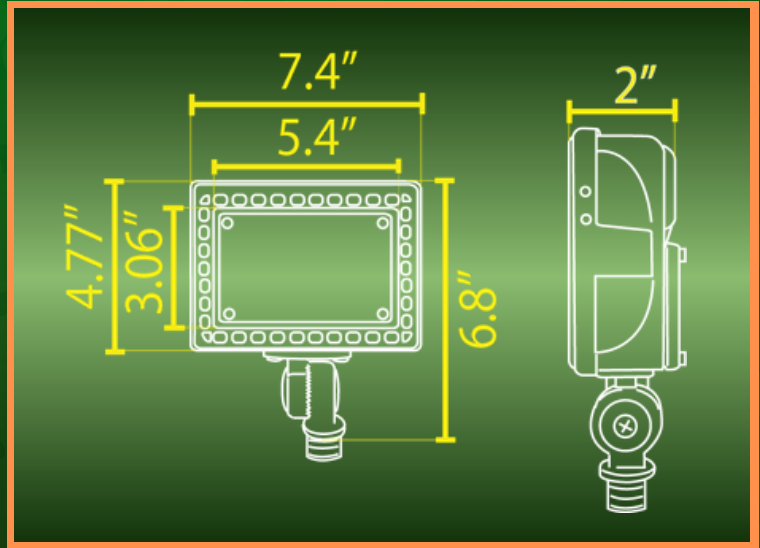

FLACCT40

FLOOD LIGHT

ADJUSTABLE 20W - 40W
AC/DC 12V

HEAVY DUTY
ALUMINUM

3,300 LUMENS

3000K

4000K

5000K

SPEC SHEET

FINISH:

INTRODUCING THE FLACCT40 INTEGRATED 3CCT ALUMINUM FLOOD LIGHT, ONE OF THE MOST VERSATILE AND HIGH-PERFORMANCE FLOOD LIGHTS EVER DESIGNED BY ABBA LIGHTING USA. ENGINEERED WITH CUTTING-EDGE LED TECHNOLOGY AND BUILT TO WITHSTAND THE HARSHTEST OUTDOOR CONDITIONS, THE FLACCT40 IS THE IDEAL SOLUTION FOR PROFESSIONALS AND HOMEOWNERS WHO DEMAND PRECISION LIGHTING WITH LONG-LASTING DURABILITY.