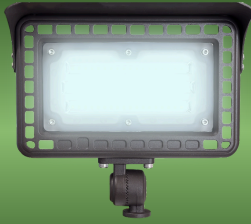

FLACCT40

FLOOD LIGHT

ADJUSTABLE 20W - 40W
AC/DC 12V

HEAVY DUTY
ALUMINUM

3,300 LUMENS

3000K

4000K

5000K

SPEC SHEET

FINISH:

INTRODUCING THE FLACCT40 INTEGRATED 3CCT ALUMINUM FLOOD LIGHT, ONE OF THE MOST VERSATILE AND HIGH-PERFORMANCE FLOOD LIGHTS EVER DESIGNED BY ABBA LIGHTING USA. ENGINEERED WITH CUTTING-EDGE LED TECHNOLOGY AND BUILT TO WITHSTAND THE HARSHTEST OUTDOOR CONDITIONS, THE FLACCT40 IS THE IDEAL SOLUTION FOR PROFESSIONALS AND HOMEOWNERS WHO DEMAND PRECISION LIGHTING WITH LONG-LASTING DURABILITY.

WHETHER YOU'RE ACCENTUATING ARCHITECTURAL STRUCTURES, ILLUMINATING LANDSCAPE FEATURES, OR INCREASING PROPERTY SECURITY, THE FLACCT40 OFFERS EXCEPTIONAL PERFORMANCE AND ADAPTABILITY. WITH ITS SELECTABLE WATTAGE AND COLOR TEMPERATURE SETTINGS, THIS FIXTURE ALLOWS FULL CUSTOMIZATION ON-SITE, MAKING IT A ONE-FIXTURE-FITS-ALL SOLUTION FOR A WIDE RANGE OF LIGHTING SCENARIOS.

TEMPERATURE

MATERIAL:

HEAVY
DUTY
CAST
ALUMINUM

WATERPROOF
RATING:

YOUTUBE VIDEO
INSTALLATION GUIDE

WEBSITE

CATALOG

ABBA