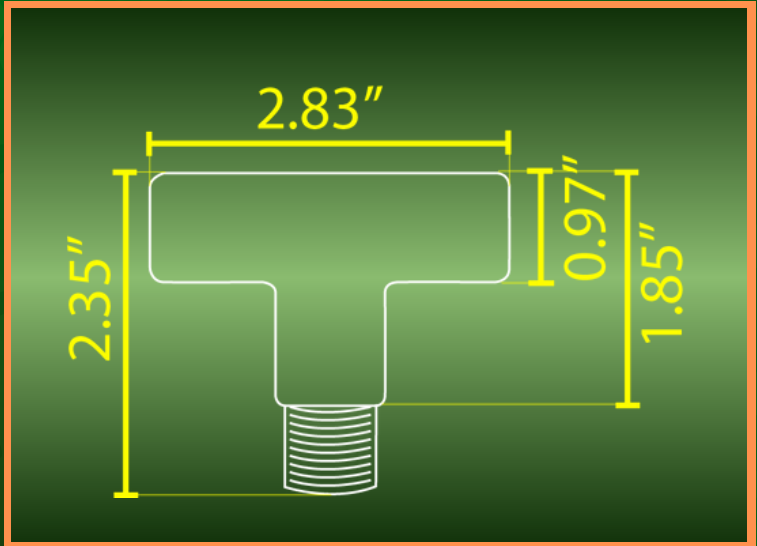

BRTI

ACCESSORIES

HEAVY DUTY
CAST BRASS

SPEC SHEET

THE BRTI T-BAR COUPLING IS A PURPOSE-ENGINEERED MOUNTING ACCESSORY DESIGNED TO SECURELY SUPPORT OUTDOOR LIGHTING FIXTURES IN LANDSCAPE AND ARCHITECTURAL APPLICATIONS. BUILT FOR STRENGTH AND EXTERIOR PERFORMANCE, THIS COUPLING PROVIDES A STABLE CONNECTION POINT FOR FIXTURES WHILE ALLOWING FLEXIBLE INSTALLATION OPTIONS THAT ADAPT TO A WIDE RANGE OF LIGHTING LAYOUTS.

IN ADDITION TO STANDARD MOUNTING APPLICATIONS, THE BRTI CAN ALSO BE PAIRED WITH A COMPATIBLE EXTENSION POLE, MAKING IT IDEAL FOR ELEVATING FIXTURES FOR TREE LIGHTING, AREA ILLUMINATION, OR DECORATIVE OVERHEAD EFFECTS. ITS RUGGED DESIGN SUPPORTS OUTDOOR ENVIRONMENTS WHERE MOISTURE, TEMPERATURE CHANGES, AND EXPOSURE TO THE ELEMENTS DEMAND DEPENDABLE MOUNTING HARDWARE.