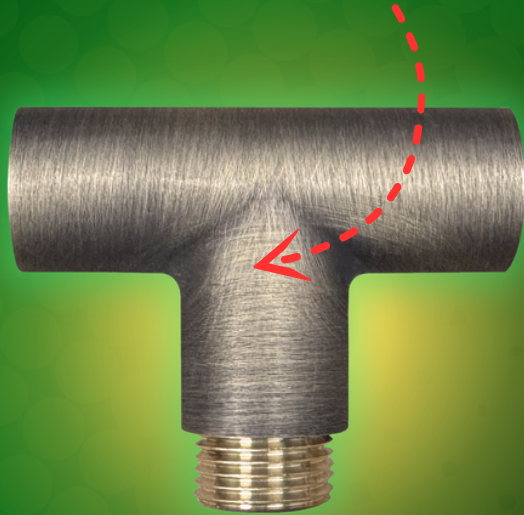

BRTI

ACCESSORIES

HEAVY DUTY
CAST BRASS

SPEC SHEET

THE BRTI T-BAR COUPLING IS A PURPOSE-ENGINEERED MOUNTING ACCESSORY DESIGNED TO SECURELY SUPPORT OUTDOOR LIGHTING FIXTURES IN LANDSCAPE AND ARCHITECTURAL APPLICATIONS. BUILT FOR STRENGTH AND EXTERIOR PERFORMANCE, THIS COUPLING PROVIDES A STABLE CONNECTION POINT FOR FIXTURES WHILE ALLOWING FLEXIBLE INSTALLATION OPTIONS THAT ADAPT TO A WIDE RANGE OF LIGHTING LAYOUTS.

IN ADDITION TO STANDARD MOUNTING APPLICATIONS, THE BRTI CAN ALSO BE PAIRED WITH A COMPATIBLE EXTENSION POLE, MAKING IT IDEAL FOR ELEVATING FIXTURES FOR TREE LIGHTING, AREA ILLUMINATION, OR DECORATIVE OVERHEAD EFFECTS. ITS RUGGED DESIGN SUPPORTS OUTDOOR ENVIRONMENTS WHERE MOISTURE, TEMPERATURE CHANGES, AND EXPOSURE TO THE ELEMENTS DEMAND DEPENDABLE MOUNTING HARDWARE.