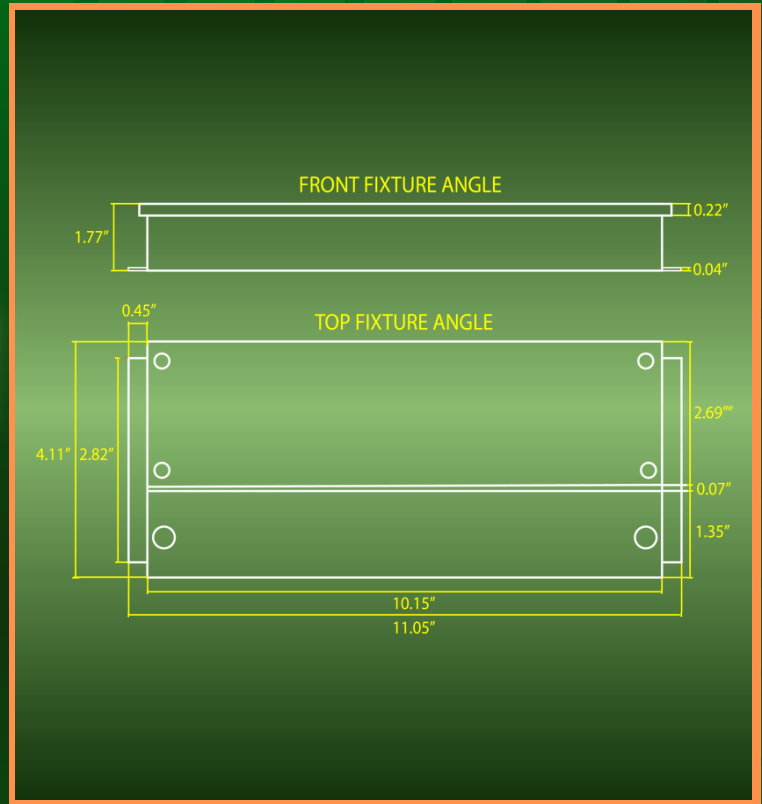

MX24150

TRANSFORMER

OFFERS BOTH
HARDWIRED
AND
PIG TAIL CONECTION

PIGTAIL CONNECTOR
SOLD SEPARATELY

SPEC SHEET

THE MX24150 IS A ROBUST AND EFFICIENT 150W DIMMABLE TRANSFORMER DESIGNED TO POWER YOUR 24V DC LIGHTING SYSTEMS. WITH SUPERIOR PERFORMANCE, DIMMING CAPABILITIES, AND SAFETY CERTIFICATIONS, IT'S THE IDEAL CHOICE FOR ENHANCING YOUR RESIDENTIAL OR COMMERCIAL LIGHTING SETUP.