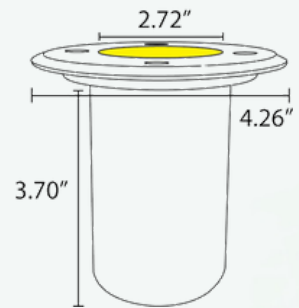

ABBA

LIGHTING USA

12V Landscape Light Specialist

BLACK

SILVER

- **LAMP TYPE:**
MR16 (SOLD SEPARATELY)
- **BODY:**
HEAVY DUTY STAINLESS STEEL
- **WATERPROOF RATING:**
IP65
- **SIZE:**
4.3" (L) X 3.5" (W) X 3.5"(H)
- **MASTER BOX:**
24 PCS
- **FINISH:**
STAINLESS STEEL & BLACK