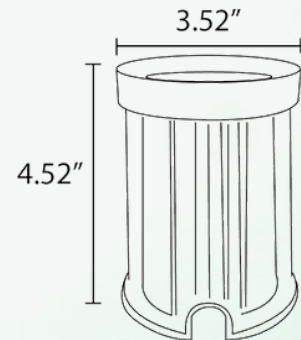

ABBA

LIGHTING USA

12V Landscape Light Specialist

BLACK

SILVER

- **LAMP TYPE:**
MR16 (SOLD SEPARATELY)
- **BODY:**
HEAVY DUTY STAINLESS STEEL
- **WATERPROOF RATING:**
IP65
- **SIZE:**
4.3" (L) X 3.5" (W) X 3.5"(H)
- **MASTER BOX:**
24 PCS
- **FINISH:**
STAINLESS STEEL & BLACK