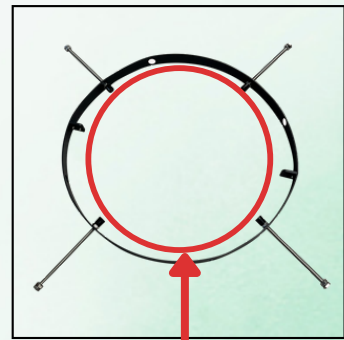

# ABBA

LIGHTING USA

12V Landscape Light Specialist

The minimum radius required for placing the tree ring is 7.8"

The maximum radius required for placing the tree ring is 23"

**FINISH:**

BLACK

**SIZE:**

23.5" (D) X 1.5"(W) X 1/2" NPT THREAD

**BODY:**

HEAVY DUTY CAST  
STAINLESS STEEL