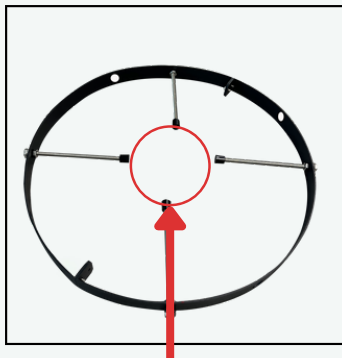

# ABBA

LIGHTING USA

12V Landscape Light Specialist

The minimum radius required for placing the tree ring is 7.8"

The maximum radius required for placing the tree ring is 23"

**FINISH:**

BLACK

**SIZE:**

23.5" (D) X 1.5"(W) X 1/2" NPT THREAD

**BODY:**

HEAVY DUTY CAST  
STAINLESS STEEL