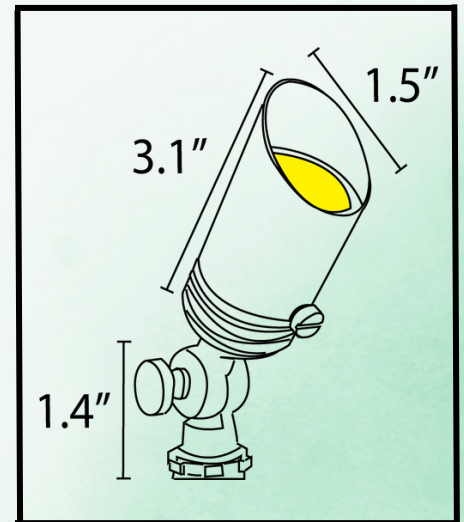

# ABBA

LIGHTING USA

12V Landscape Light Specialist

- **POWER:**

12V MR11 LED BULB  
"SOLD SEPARATELY"

- **BODY:**

HEAVY DUTY CAST  
ALUMINUM

- **WATERPROOF  
RATING:**

IP65

- **FINISH:**

NATURAL AND DARK  
BRASS

- **INCLUDED:**

ABS GROUND SPIKE