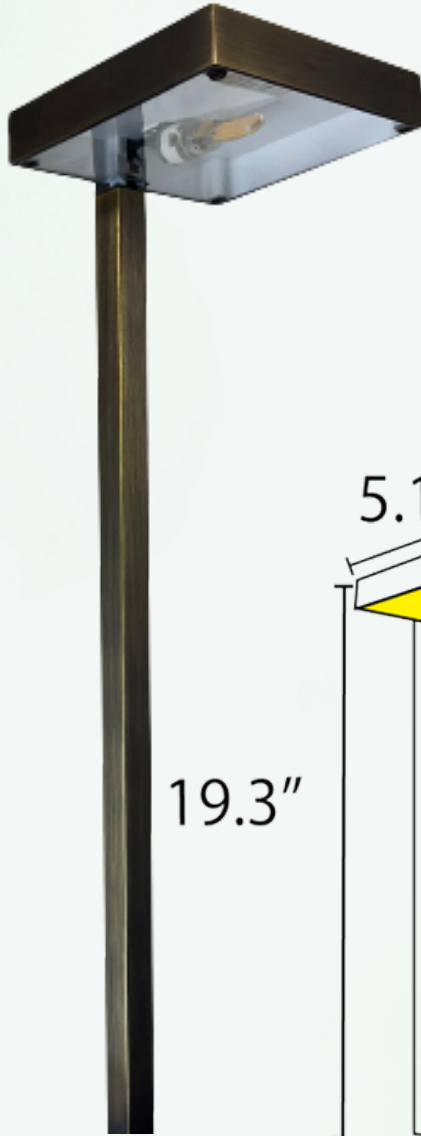

ABBA

LIGHTING USA

12V Landscape Light Specialist

- **POWER:**
G4 BULB (SOLD SEPARATELY)
- **BODY:**
HEAVY DUTY CAST BRASS
- **WATERPROOF RATING:**
IP65
- **FINISH:**
NATURAL BRASS & DARK BRASS
- **INCLUDED:**
ABS GROUND SPIKE
- HEAT RESISTANT GLASS LENSE

PLB20 SPEC SHEET

www.ABBALightingUSA.com