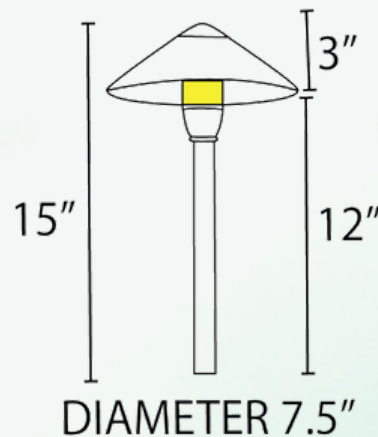

ABBA

LIGHTING USA

12V Landscape Light Specialist

- **POWER:**
INTEGRATED 3W LED
AC/DC 12V
- **BODY:**
HEAVY DUTY CAST
ALUMINUM
- **LUMENS:**
160LM
- **TEMPERATURE:**
WARM WHITE 3000K
- **LIFE SPAN:**
60,000 HRS
- **FINISH:**
BLACK & BRONZE
- **INCLUDED:**
GROUND SPIKE