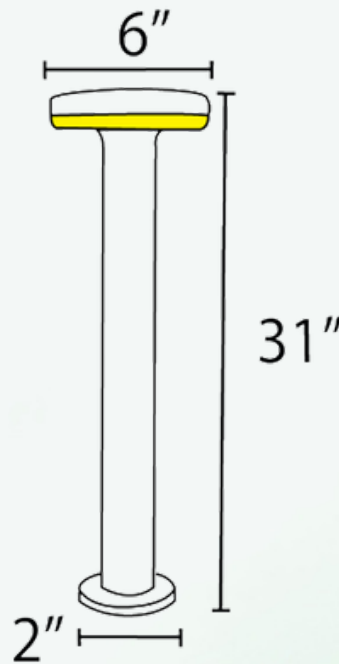

ABBA

LIGHTING USA

12V Landscape Light Specialist

- **POWER:**
INTEGRATED 3W LED
AC/DC 12V
- **BODY:**
HEAVY DUTY 302
STAINLESS STEEL
- **LUMENS:**
300 LM
- **TEMPERATURE:**
WARM WHITE 3000K
- **LIFE SPAN:**
60,000 HOURS
- **FINISH:**
BLACK OR STAINLESS STEEL
- **INCLUDED:**
GROUND SPIKE