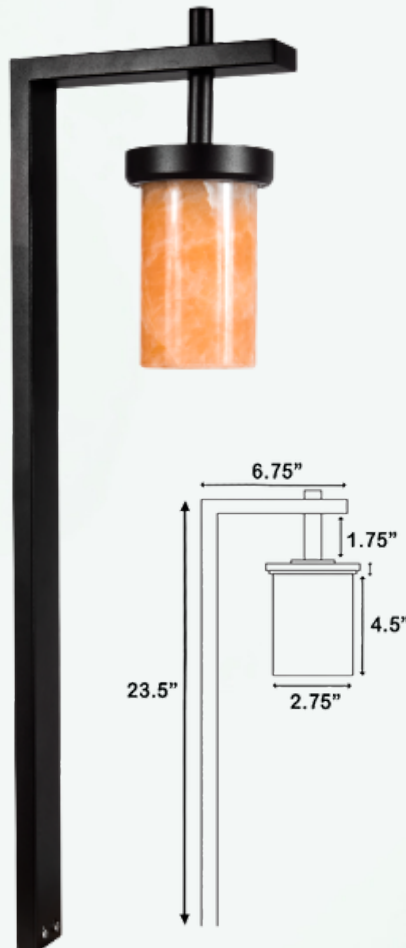

# ABBA

LIGHTING USA

12V Landscape Light Specialist

- **POWER:**  
INTEGRATED 3W LED  
AC/DC 12V
- **BODY:**  
HEAVY DUTY 304  
STAINLESS STEEL
- **LUMENS:**  
500 LM
- **TEMPERATURE:**  
WARM WHITE 3000K
- **LIFE SPAN:**  
60,000 HOURS
- **FINISH:**  
BLACK WITH MARBLE
- **INCLUDED:**  
GROUND SPIKE