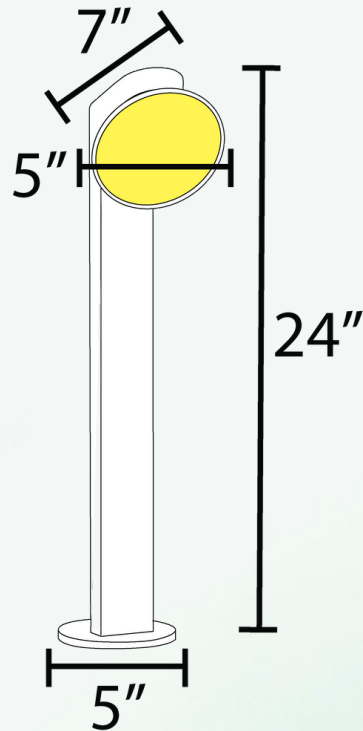

# ABBA

LIGHTING USA

12V Landscape Light Specialist

- **POWER:**  
INTEGRATED 10W LED  
AC/DC 12V
- **BODY:**  
HEAVY DUTY ALUMINUM
- **LUMENS:**  
500 LM

- **TEMPERATURE:**  
WARM WHITE 3000K
- **LIFE SPAN:**  
50,000 HOURS
- **FINISH:**  
BLACK
- **INCLUDED:**  
GROUND SPIKE