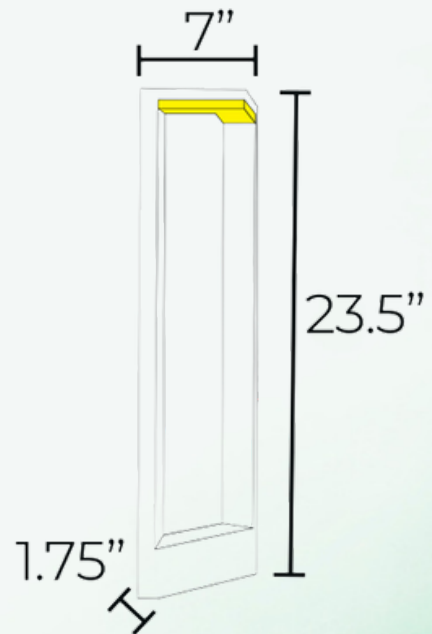

# ABBA

LIGHTING USA

12V Landscape Light Specialist

- **POWER:**  
INTEGRATED 10W SMD LED  
AC/DC 12V
- **BODY:**  
HEAVY DUTY CAST ALUMINUM
- **LUMENS:**  
180 LM
- **TEMPERATURE:**  
WARM WHITE 3000K
- **LIFE SPAN:**  
50,000 HOURS
- **FINISH:**  
BLACK
- **INCLUDED:**  
GROUND SPIKE