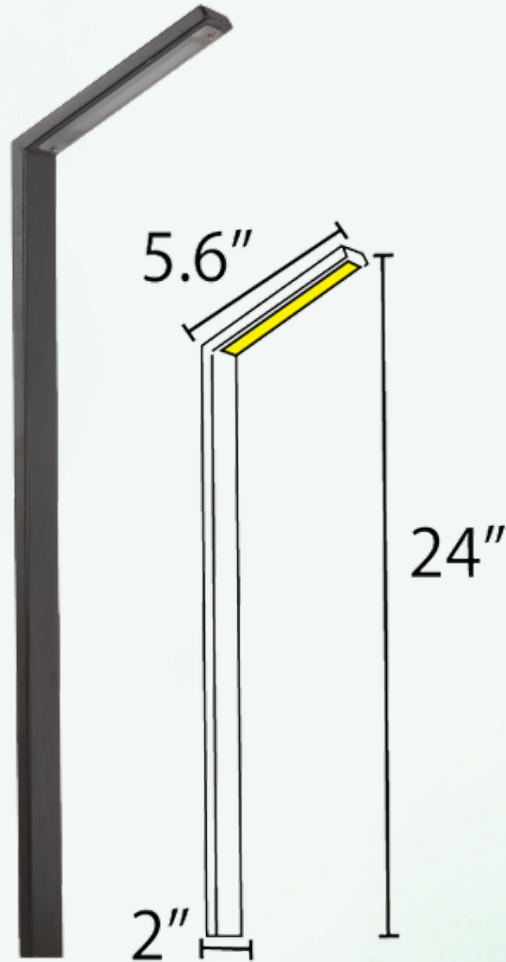

# ABBA

LIGHTING USA

*12V Landscape Light Specialist*

- **POWER:**  
INTEGRATED 3W LED  
AC/DC 12V
- **BODY:**  
HEAVY DUTY STAINLESS  
STEEL
- **LUMENS:**  
300 LM
- **TEMPERATURE:**  
WARM WHITE 3000K
- **LIFE SPAN:**  
50,000 HOURS
- **FINISH:**  
BLACK OR STAINLESS STEEL
- **INCLUDED:**  
GROUND SPIKE