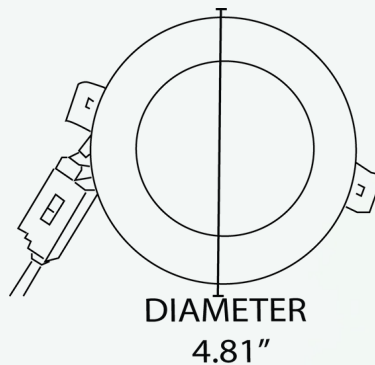

ABBA

LIGHTING USA

12V Landscape Light Specialist

- **POWER:**
INTEGRATED 10W LED
AC/DC 12V
- **BODY:**
HEAVY DUTY CAST ALUMINUM
- **FINISH:**
BLACK, WHITE & BRUSHED NICKEL
- **TEMPERATURE:**
3 CCT 3000K, 4000K &
5000K