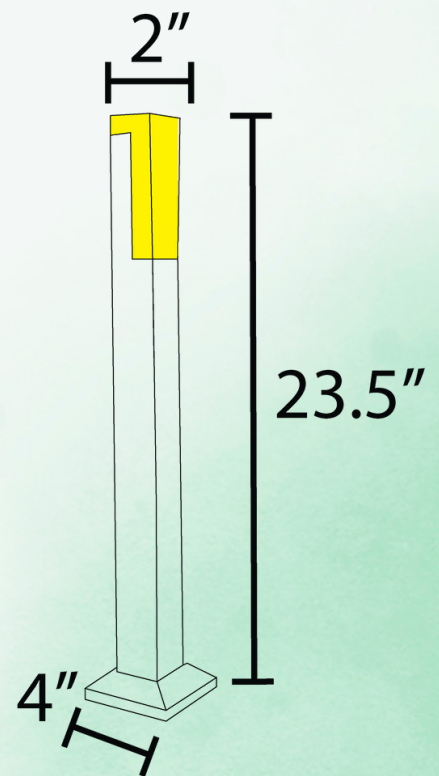

ABBA

LIGHTING USA

12V Landscape Light Specialist

- **POWER:**
INTEGRATED 10W COB
AC 12V
- **BODY:**
HEAVY DUTY CAST
ALUMINUM
- **WATERPROOF
RATING:**
IP65
- **LIFE SPAN:**
60,000 HOURS
- **FINISH:**
BLACK
- **INCLUDED:**
ABS GROUND SPIKE