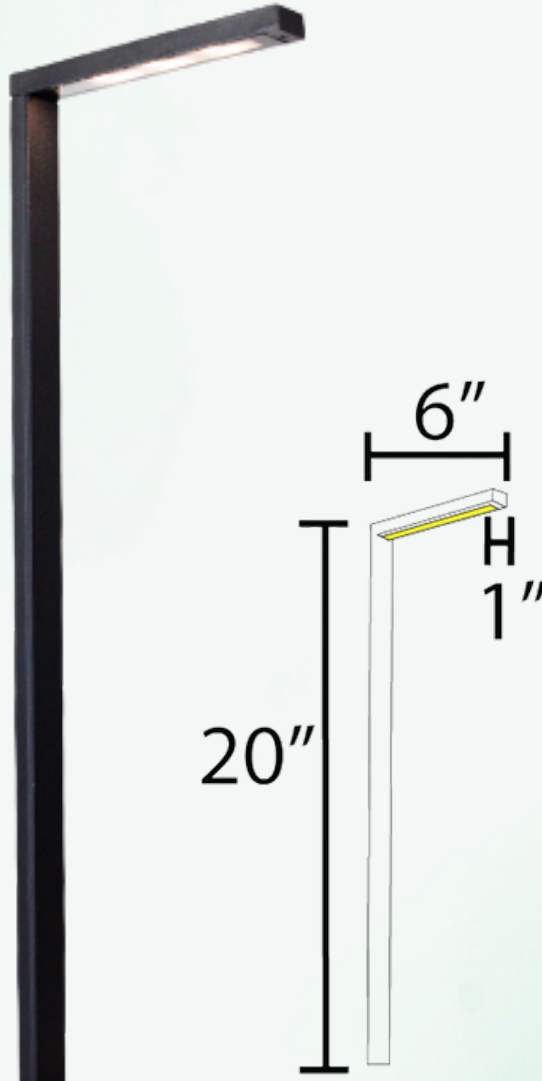

ABBA

LIGHTING USA

12V Landscape Light Specialist

- **POWER:**
INTEGRATED 3W LED
AC/DC 12V
- **BODY:**
HEAVY DUTY CAST
ALUMINUM

- **TEMPERATURE:**
WARM WHITE 3000K
- **FINISH:**
BLACK & BROWN
- **INCLUDED:**
ABS GROUND SPIKE

- **LUMENS:**
300LM
- **LIFE SPAN:**
60,000 HOURS

CDPA57

SPEC SHEET

www.ABBALightingUSA.com