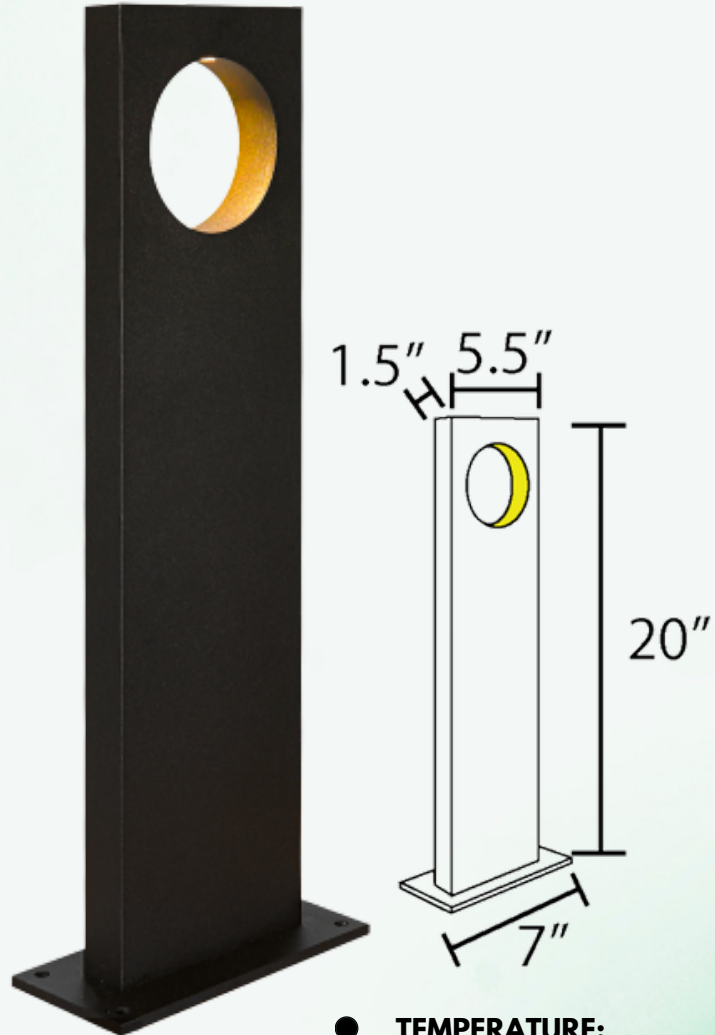

ABBA

LIGHTING USA

12V Landscape Light Specialist

- **POWER:**
INTEGRATED 3W LED
AC/DC 12V
- **BODY:**
HEAVY DUTY CAST
ALUMINUM
- **LUMENS:**
180LM
- **TEMPERATURE:**
WARM WHITE 3000K
- **CERTIFICATE:**
ETL LISTED
- **FINISH:**
BLACK
- **INCLUDED:**
GROUND SPIKE