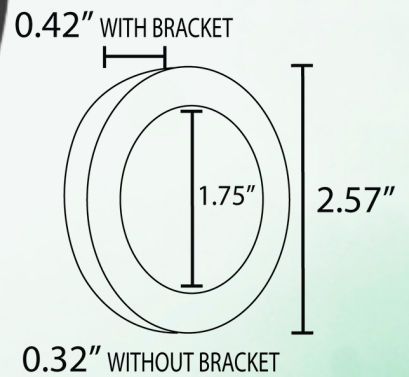

ABBA

LIGHTING USA

12V Landscape Light Specialist

- **POWER:**
INTEGRATED 1.8W COB
AC/DC 12V
- **TEMPERATURE:**
WARM WHITE 3000
OR
COOL WHITE 5000K
- **BODY:**
HEAVY DUTY CAST
ALUMINUM
- **LUMENS:**
180 LM
- **BEAM ANGLE:**
120 DEGREE
- **FINISH:**
BLACK, WHITE
& SILVER