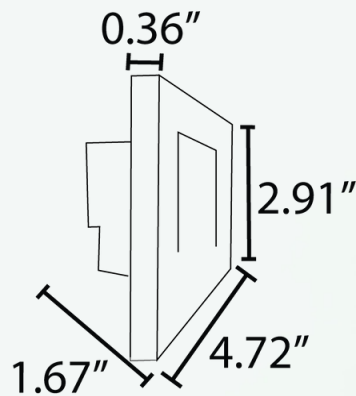

ABBA

LIGHTING USA

12V Landscape Light Specialist

- **POWER:**
INTEGRATED 3.5W DIMMABLE
LED AC/DC 12V
- **BODY:**
HEAVY DUTY CAST
ALUMINUM
- **FINISH:**
BLACK OR WHITE
- **TEMPERATURE:**
3 CCT 3000K, 4000K &
5000K