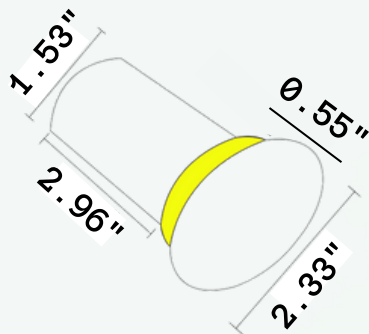

# ABBA

LIGHTING USA

*12V Landscape Light Specialist*

- **POWER:**  
INTEGRATED 3W LED  
AC/DC 12V
- **BODY:**  
HEAVY DUTY CAST  
ALUMINUM
- **TEMPERATURE:**  
WARM WHITE 3000K
- **FINISH:**  
STAINLESS STEEL