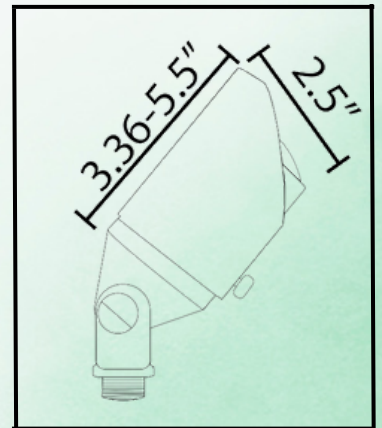

ABBA

LIGHTING USA

12V Landscape Light Specialist

● **POWER:**

12V MR16 LED BULB
"SOLD SEPARATELY"

● **BODY:**

HEAVY DUTY CAST
BRASS

● **WATERPROOF
RATING:**

IP65

● **FINISH:**

NATURAL BRASS OR
DARK BRASS

● **WATERPROOF RATING:**

IP65

● **INCLUDED:**

ABS GROUND SPIKE

● **CERTIFICATE:**

ETL LISTED

SPB05

SPEC SHEET