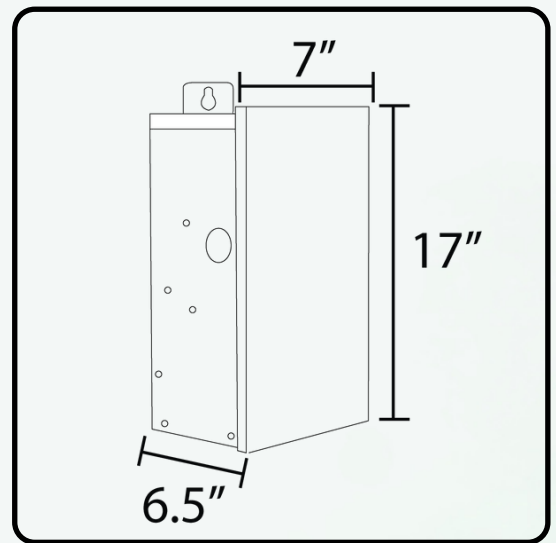

ABBA

LIGHTING USA

12V Landscape Light Specialist

- **POWER:**
600W AC 12V & 15V
- **BODY:**
HEAVY DUTY
STAINLESS STEEL
- **APPLICATION:**
INDOOR AND OUTDOOR USE
- **CERTIFICATE:**
ETL LISTED
- **FINISH:**
STAINLESS STEEL
- **INCLUDED:**
36" PUG-IN CORD 3 PRONG