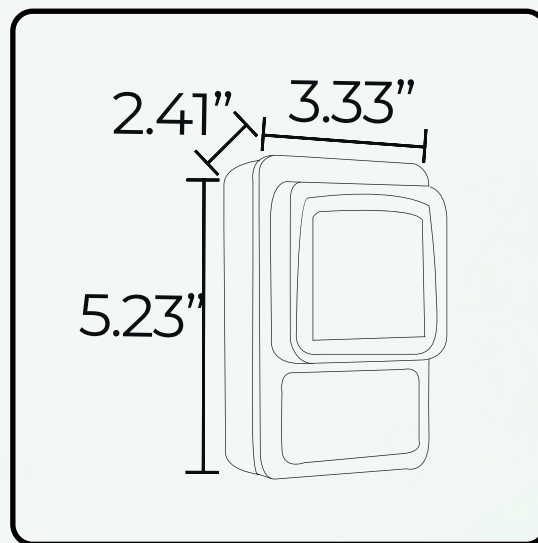

ABBA

LIGHTING USA

12V Landscape Light Specialist

- **POWER:**
100W DC 12V
- **BODY:**
HEAVY DUTY
PLASTIC BODY
- **WATERPROOF RATING:**
IP65
- **CERTIFICATE:**
ETL LISTED
- **FINISH:**
BLACK
- **FEATURE:**
BUILT -IN PHOTOCELL
AND ASTRONOMIC TIMER