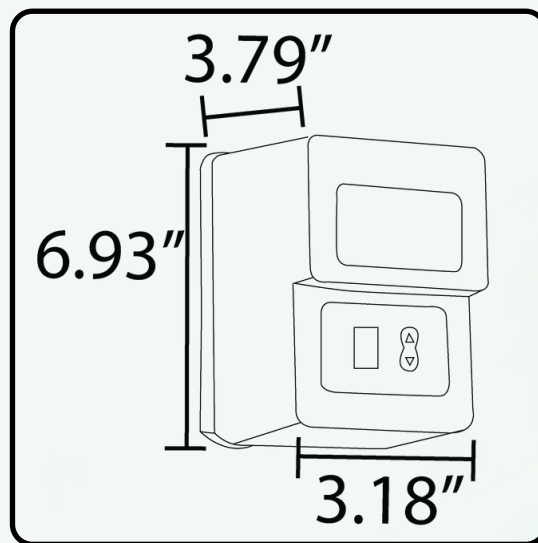

ABBA

LIGHTING USA

12V Landscape Light Specialist

- **POWER:**
200W AC 12V
- **BODY:**
HEAVY DUTY
PLASTIC BODY
- **WATERPROOF RATING:**
IP65
- **CERTIFICATE:**
ETL LISTED
- **FINISH:**
BLACK
- **FEATURE:**
BUILT -IN PHOTOCELL
AND ASTRONOMIC TIMER