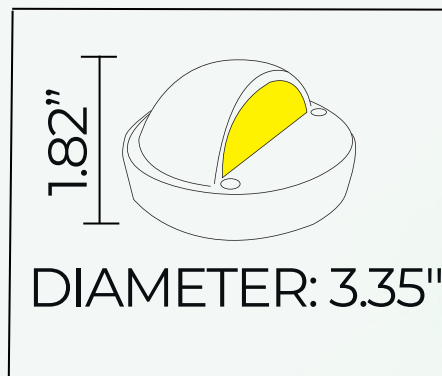

ABBA

LIGHTING USA

12V Landscape Light Specialist

- **POWER:**
G4
(SOLD SEPARATELY)
- **BODY:**
HEAVY DUTY STAINLESS STEEL
- **INCLUDED:**
20" INCHES WIRE
- **FINISH:**
STAINLESS STEEL
- **FEATURE:**
SURFACE MOUNT
- **CERTIFICATE:**
ETL LISTED