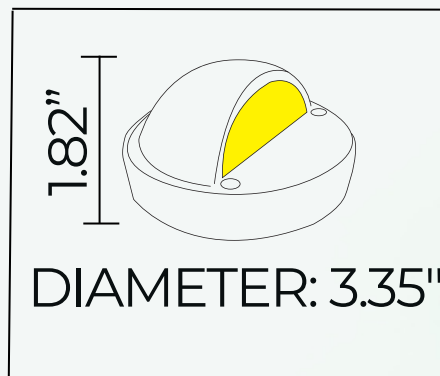

ABBA

LIGHTING USA

12V Landscape Light Specialist

- **POWER:**
G4
(SOLD SEPARATELY)
- **BODY:**
HEAVY DUTY CAST BRASS
- **INCLUDED:**
20" INCHES WIRE
- **FINISH:**
NATURAL BRASS
- **FEATURE:**
SURFACE MOUNT
- **CERTIFICATE:**
ETL LISTED